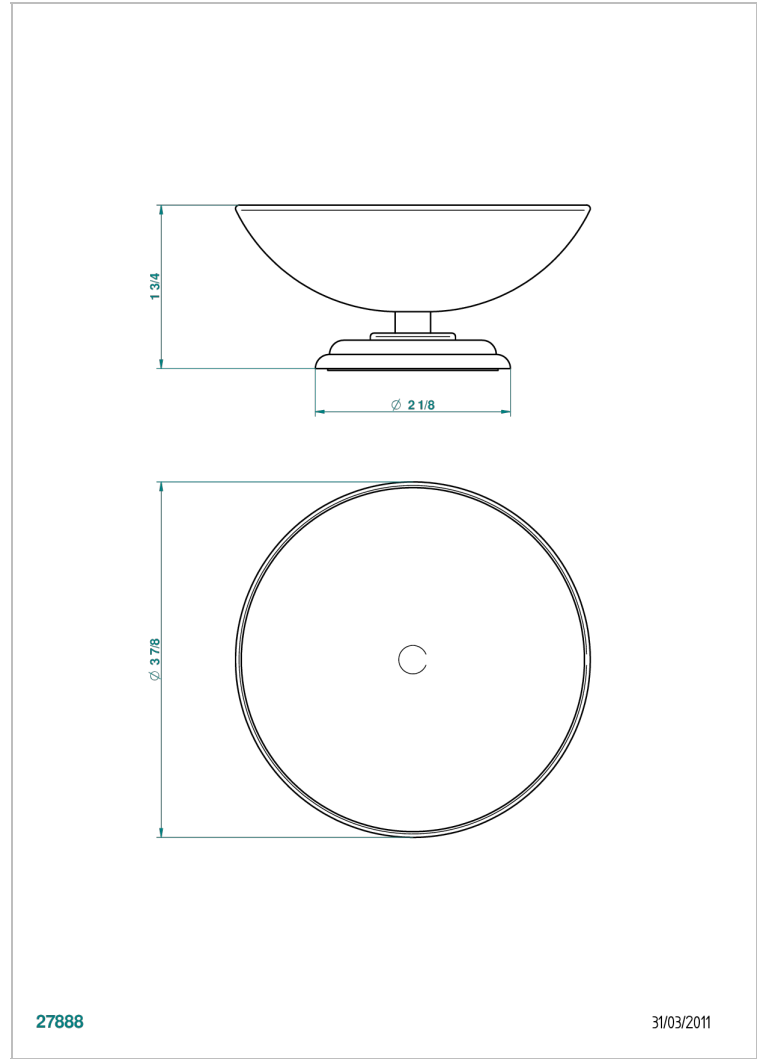

# JADE DRAGON

U5H-544

Soap dish, freestanding , 4" diameter

27888

31/03/2011

## CHARACTERISTIC

- Jade Dragon
- Soap dish, freestanding , 4" diameter