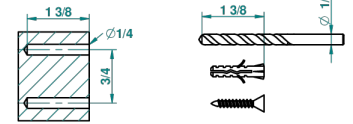

JADE DRAGON

U5H-542

Reserve toilet paper holder

43614

28/09/2011

CHARACTERISTIC

- Jade Dragon
- Reserve toilet paper holder

AVAILABLE FINITIONS

Black nickel - D24
Blush PVD - H62
Brass color PVD - H49
Brown bronze color PVD - F33
Chrome polished - A02
Chrome polished / gold polished - G02

Copper antique matt, coated - H07
Gold color PVD - H52
Gold mat - F07
Gold polished - F01
Gold satiney - F03
Graphite PVD - H64

Light coated bronze - D01
Matt Umber PVD - H67
Matt blush PVD - H60
Matt brass color PVD - H50
Matt brown bronze color PVD - F34
Matt chrome (American satin) - C02

Matt gold color PVD - H53
Matt graphite PVD - H65
Matt nickel (American satin) - C01
Matt nickel color PVD - H56
Nickel antique / Sovereign - H28
Nickel color PVD - H55

Nickel polished - B01
Rose Gold - F27
Satin chrome - C03
Silver polished, antique - H03
Silver rhodium - F18
Soft gold - F30