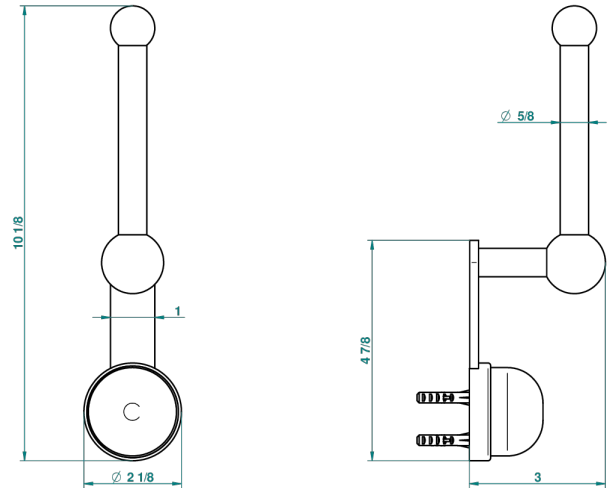

JADE DRAGON

U5H-542

Reserve toilet paper holder

43614

28/09/2011

CHARACTERISTIC

- Jade Dragon
- Reserve toilet paper holder

AVAILABLE FINITIONS

Black nickel - D24
Blush PVD - H62
Brass color PVD - H49
Brown bronze color PVD - F33
Chrome polished - A02
Chrome polished / gold polished - G02

Copper antique matt, coated - H07
Gold color PVD - H52
Gold mat - F07
Gold polished - F01
Gold satiney - F03
Graphite PVD - H64

Light coated bronze - D01
Matt Umber PVD - H67
Matt blush PVD - H60
Matt brass color PVD - H50
Matt brown bronze color PVD - F34
Matt chrome (American satin) - C02

Matt gold color PVD - H53
Matt graphite PVD - H65
Matt nickel (American satin) - C01
Matt nickel color PVD - H56
Nickel antique / Sovereign - H28
Nickel color PVD - H55

Nickel polished - B01
Rose Gold - F27
Satin chrome - C03
Silver polished, antique - H03
Silver rhodium - F18
Soft gold - F30