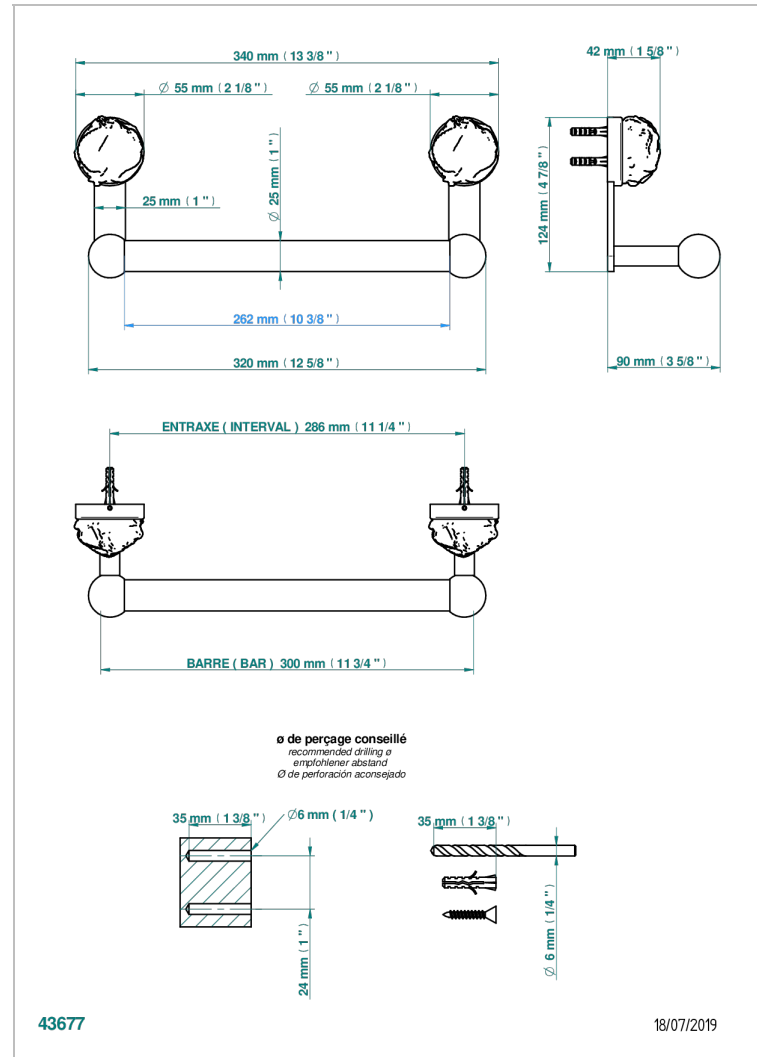

JADE DRAGON

U5H-527

Towel bar, 1" dia, 11 3/4" long

CHARACTERISTIC

- Jade Dragon
- Towel bar, 1" dia, 11 3/4" long

AVAILABLE FINITIONS

Black nickel - D24
Blush PVD - H62
Brass color PVD - H49
Brown bronze color PVD - F33
Chrome polished - A02
Chrome polished / gold polished - G02