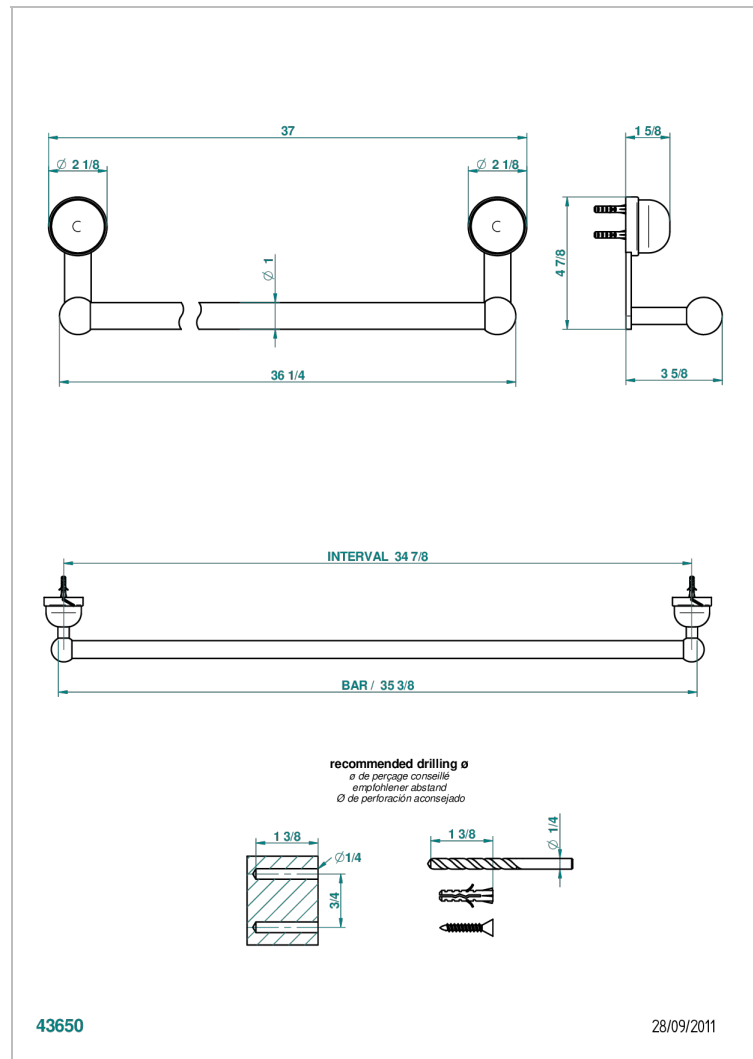

JADE DRAGON

U5H-526

Towel bar, 35 1/2" long

THG[®]
PARIS

CHARACTERISTIC

- Jade Dragon
- Towel bar, 35 1/2" long

AVAILABLE FINITIONS

Black nickel - D24
Blush PVD - H62
Brass color PVD - H49
Brown bronze color PVD - F33
Chrome polished - A02
Chrome polished / gold polished - G02