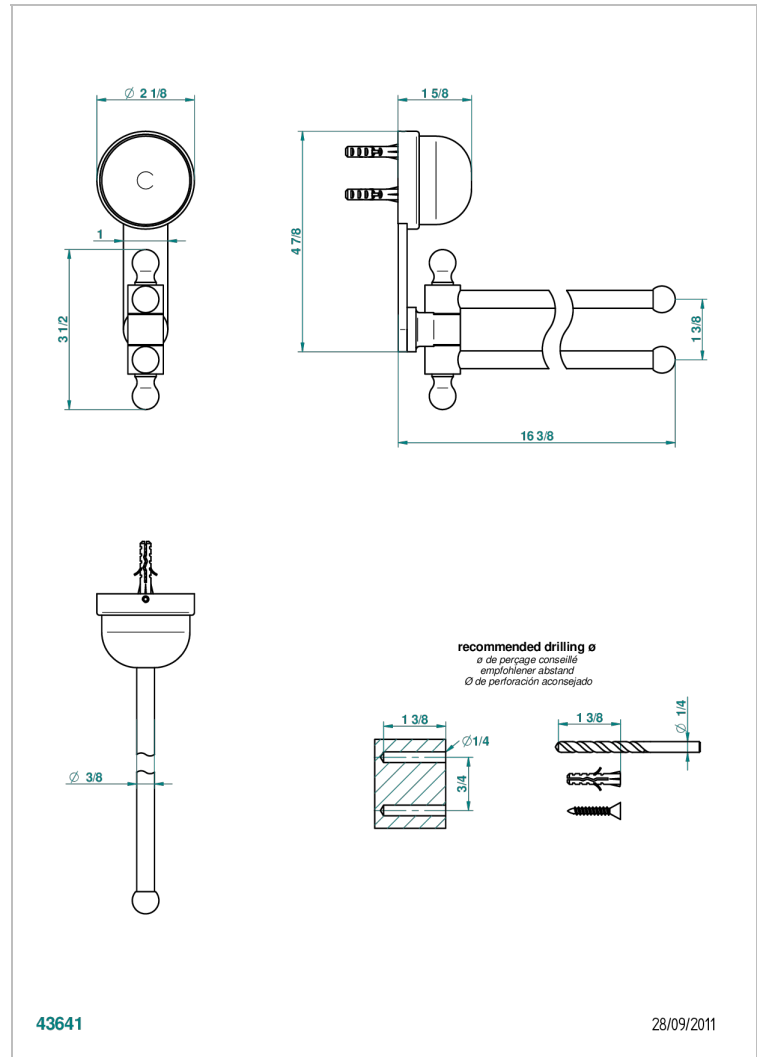

JADE DRAGON

U5H-522

Towel bar 15 3/4" long, double swivel

CHARACTERISTIC

- Jade Dragon
- Towel bar 15 3/4" long, double swivel

AVAILABLE FINITIONS

Black nickel - D24
 Blush PVD - H62
 Brass color PVD - H49
 Brown bronze color PVD - F33
 Chrome polished - A02
 Chrome polished / gold polished - G02

Matt gold color PVD - H53
 Matt graphite PVD - H65
 Matt nickel (American satin) - C01
 Matt nickel color PVD - H56
 Nickel antique / Sovereign - H28
 Nickel color PVD - H55

Nickel polished - B01
 Rose Gold - F27
 Satin chrome - C03
 Silver polished, antique - H03
 Silver rhodium - F18
 Soft gold - F30