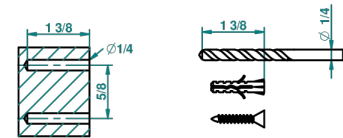

JADE DRAGON

U5H-52/US

Wall mounted handshower with separate fixed hook

25670

26/01/2011

CHARACTERISTIC

- Jade Dragon
- Wall mounted handshower with separate fixed hook

TECHNICAL SPECS

- Recommandé : 3 bars (max. 5 bars) - Advised : 43,5 psi (max. 72 psi)
- 9,5 l/min à 3 bars (2.5 gpm at 43.5 psi)

AVAILABLE FINITIONS

Black nickel - D24
Blush PVD - H62
Brass color PVD - H49
Brown bronze color PVD - F33
Chrome polished - A02
Chrome polished / gold polished - G02

Copper antique matt, coated - H07
Gold color PVD - H52
Gold mat - F07
Gold polished - F01
Gold satiney - F03
Graphite PVD - H64

Light coated bronze - D01
Matt Umber PVD - H67
Matt blush PVD - H60
Matt brass color PVD - H50
Matt brown bronze color PVD - F34
Matt chrome (American satin) - C02

Matt gold color PVD - H53
Matt graphite PVD - H65
Matt nickel (American satin) - C01
Matt nickel color PVD - H56
Nickel antique / Sovereign - H28
Nickel color PVD - H55

Nickel polished - B01
Rose Gold - F27
Satin chrome - C03
Silver polished, antique - H03
Silver rhodium - F18
Soft gold - F30