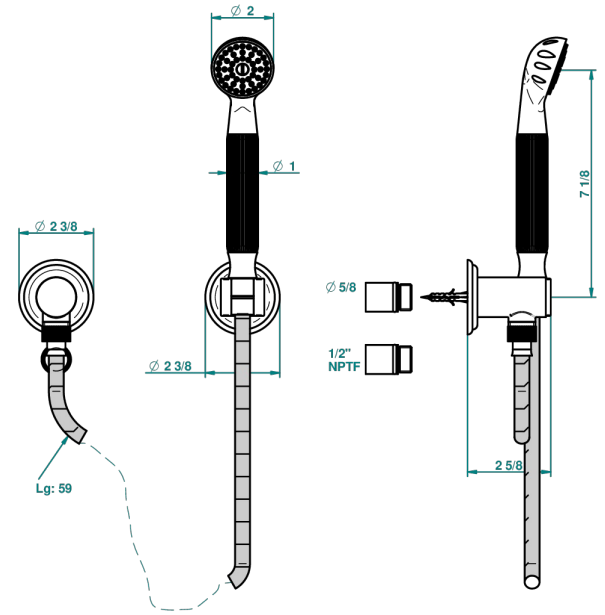

JADE DRAGON

U5H-52/US

Wall mounted handshower with separate fixed hook

25670

26/01/2011

CHARACTERISTIC

- Jade Dragon
- Wall mounted handshower with separate fixed hook

TECHNICAL SPECS

- Recommandé : 3 bars (max. 5 bars) - Advised : 43,5 psi (max. 72 psi)
- 9,5 l/min à 3 bars (2.5 gpm at 43.5 psi)

AVAILABLE FINITIONS

Black nickel - D24
Blush PVD - H62
Brass color PVD - H49
Brown bronze color PVD - F33
Chrome polished - A02
Chrome polished / gold polished - G02

Copper antique matt, coated - H07
Gold color PVD - H52
Gold mat - F07
Gold polished - F01
Gold satiney - F03
Graphite PVD - H64

Light coated bronze - D01
Matt Umber PVD - H67
Matt blush PVD - H60
Matt brass color PVD - H50
Matt brown bronze color PVD - F34
Matt chrome (American satin) - C02

Matt gold color PVD - H53
Matt graphite PVD - H65
Matt nickel (American satin) - C01
Matt nickel color PVD - H56
Nickel antique / Sovereign - H28
Nickel color PVD - H55

Nickel polished - B01
Rose Gold - F27
Satin chrome - C03
Silver polished, antique - H03
Silver rhodium - F18
Soft gold - F30