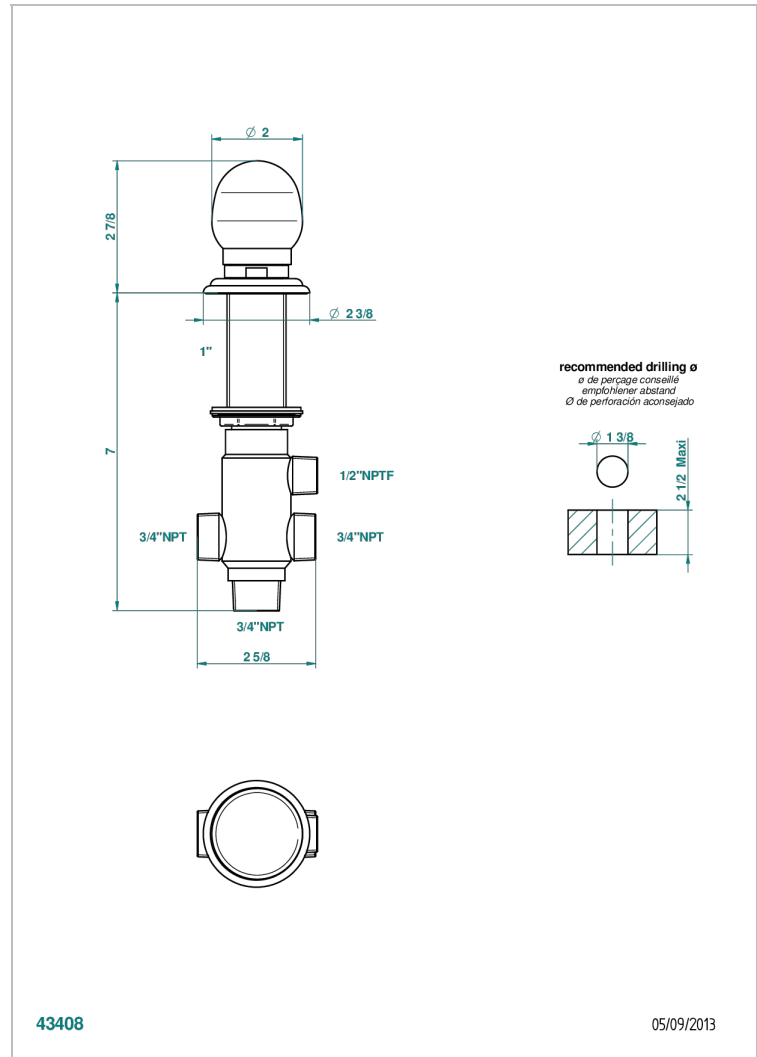

JADE DRAGON

U5H-504VGUS

2-function deck diverter with trim

CHARACTERISTIC

- Jade Dragon
- 2-function deck diverter with trim

AVAILABLE FINITIONS

Black nickel - D24
 Blush PVD - H62
 Brass color PVD - H49
 Brown bronze color PVD - F33
 Chrome polished - A02
 Chrome polished / gold polished - G02