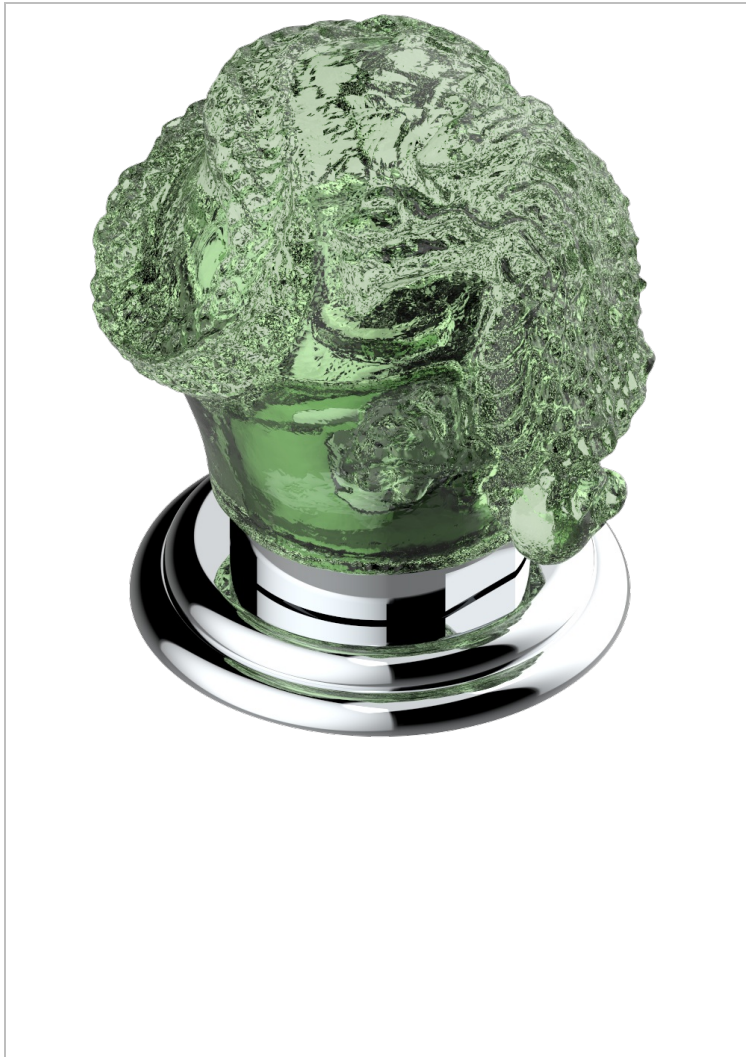

JADE DRAGON

U5H-504VGUS

2-function deck diverter with trim

CHARACTERISTIC

- Jade Dragon
- 2-function deck diverter with trim

AVAILABLE FINITIONS

Black nickel - D24
 Blush PVD - H62
 Brass color PVD - H49
 Brown bronze color PVD - F33
 Chrome polished - A02
 Chrome polished / gold polished - G02

Copper antique matt, coated - H07
 Gold color PVD - H52
 Gold mat - F07
 Gold polished - F01
 Gold satiney - F03
 Graphite PVD - H64

Light coated bronze - D01
 Matt Umber PVD - H67
 Matt blush PVD - H60
 Matt brass color PVD - H50
 Matt brown bronze color PVD - F34
 Matt chrome (American satin) - C02

Matt gold color PVD - H53
 Matt graphite PVD - H65
 Matt nickel (American satin) - C01
 Matt nickel color PVD - H56
 Nickel antique / Sovereign - H28
 Nickel color PVD - H55

Nickel polished - B01
 Rose Gold - F27
 Satin chrome - C03
 Silver polished, antique - H03
 Silver rhodium - F18
 Soft gold - F30