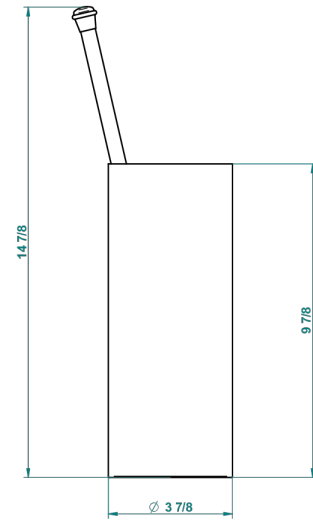

JADE DRAGON

U5H-4700

Free standing toilet brush holder

THG[®]
PARIS

22331

06/10/2015

CHARACTERISTIC

- Jade Dragon
- Free standing toilet brush holder