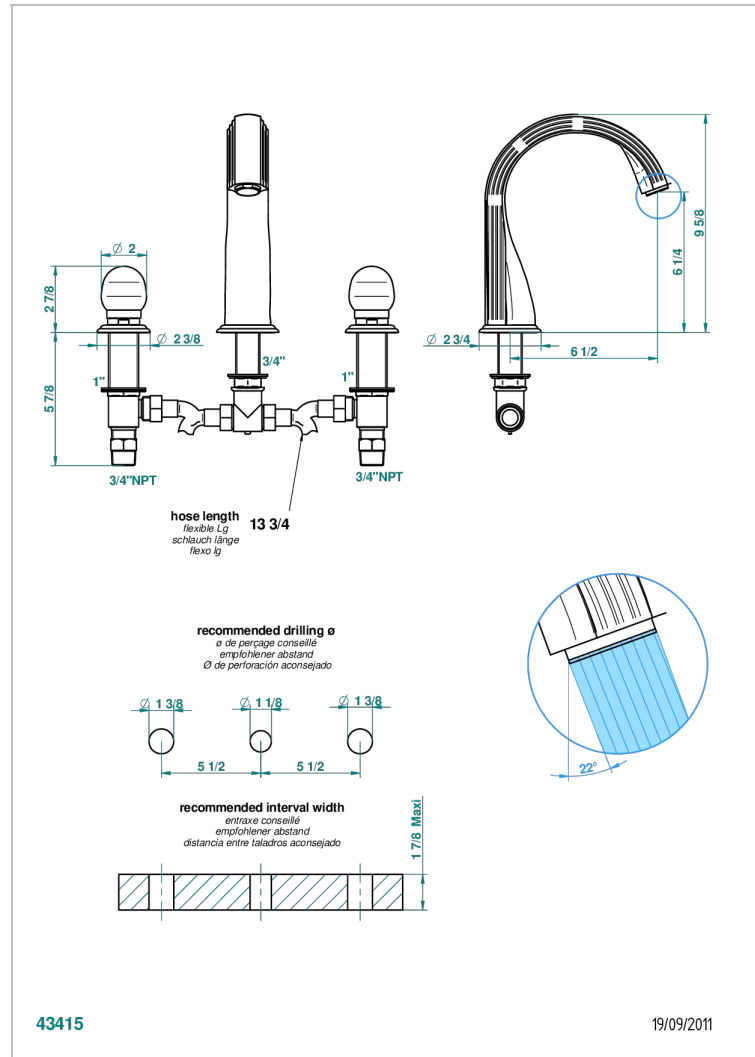

JADE DRAGON

U5H-25SGUS

Roman tub set with 3/4" valves

CHARACTERISTIC

- Jade Dragon
- Roman tub set with 3/4" valves

TECHNICAL SPECS

- Recommandé : 3 bars (max. 5 bars) - Advised : 43,5 psi (max. 72 psi)
- Bec : 35 l/min à 3 bars
- Spout : 9.26 gpm at 43.5 psi