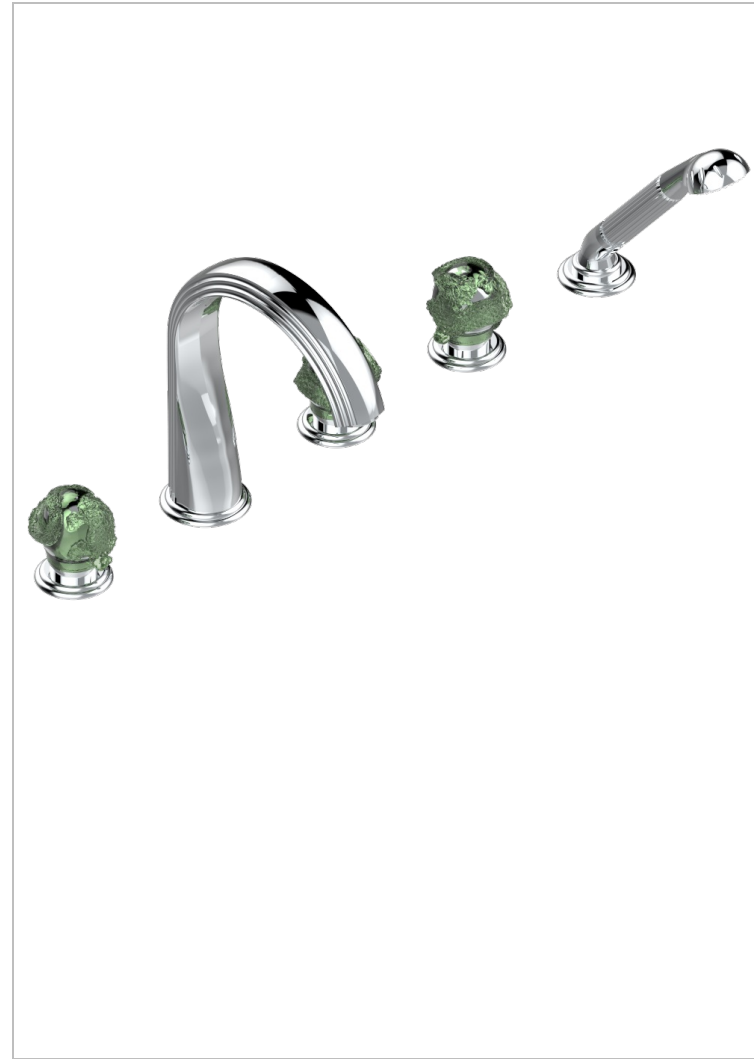

JADE DRAGON

U5H-1132SGUS

THG[®]
PARIS

Roman tub set with 2 x 3/4" valves and rim mounted ceramic mixer with progressive cartridge and handshower

CHARACTERISTIC

- Jade Dragon
- Roman tub set with 2 x 3/4" valves and rim mounted ceramic mixer with progressive cartridge and handshower

TECHNICAL SPECS

- Recommandé : 3 bars (max. 5 bars) - Advised : 43,5 psi (max. 72 psi)
- Bec : 35 l/min à 3 bars - Douchette : 9,5 l/min à 3 bars
- Spout : 9.26 gpm at 43.5 psi - Handshower : 2.5 gpm at 43.5 psi

AVAILABLE FINITIONS

Black nickel - D24
Blush PVD - H62
Brass color PVD - H49
Brown bronze color PVD - F33
Chrome polished - A02
Chrome polished / gold polished - G02

Copper antique matt, coated - H07
Gold color PVD - H52
Gold mat - F07
Gold polished - F01
Gold satiney - F03
Graphite PVD - H64

Nickel polished - B01
Rose Gold - F27
Satin chrome - C03
Silver polished, antique - H03
Silver rhodium - F18
Soft gold - F30