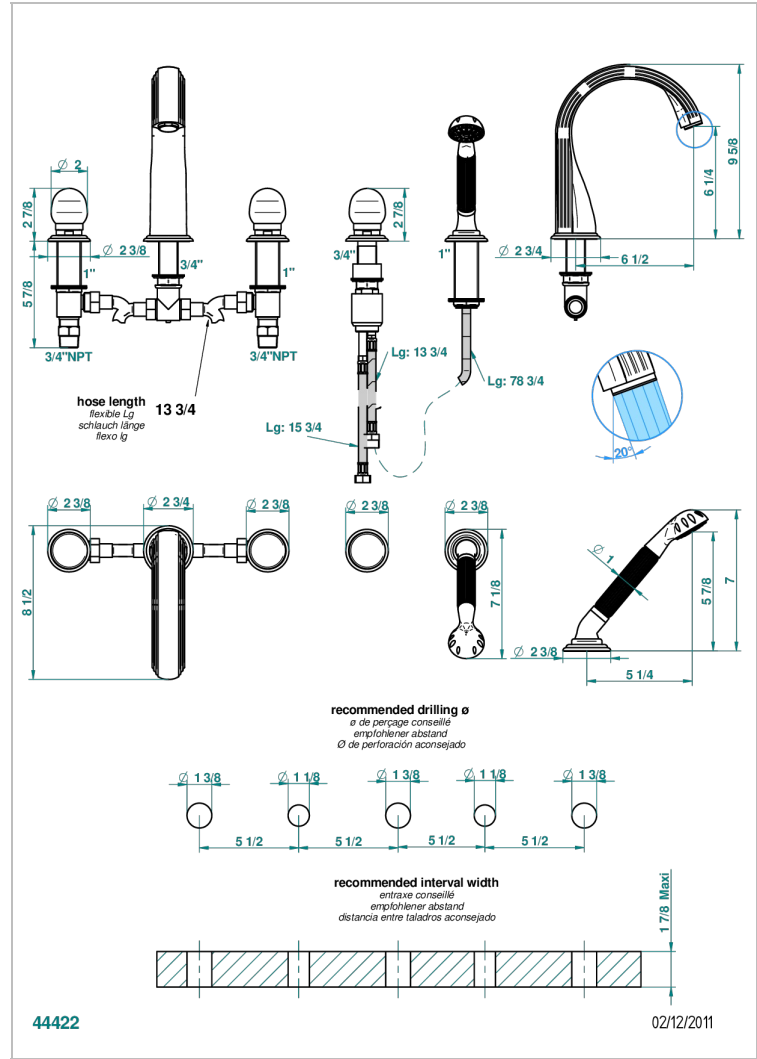

JADE DRAGON

U5H-1132SGUS

THG[®]
PARIS

Roman tub set with 2 x 3/4" valves and rim mounted ceramic mixer with progressive cartridge and handshower

CHARACTERISTIC

- Jade Dragon
- Roman tub set with 2 x 3/4" valves and rim mounted ceramic mixer with progressive cartridge and handshower

TECHNICAL SPECS

- Recommandé : 3 bars (max. 5 bars) - Advised : 43,5 psi (max. 72 psi)
- Bec : 35 l/min à 3 bars - Douchette : 9,5 l/min à 3 bars
- Spout : 9.26 gpm at 43.5 psi - Handshower : 2.5 gpm at 43.5 psi