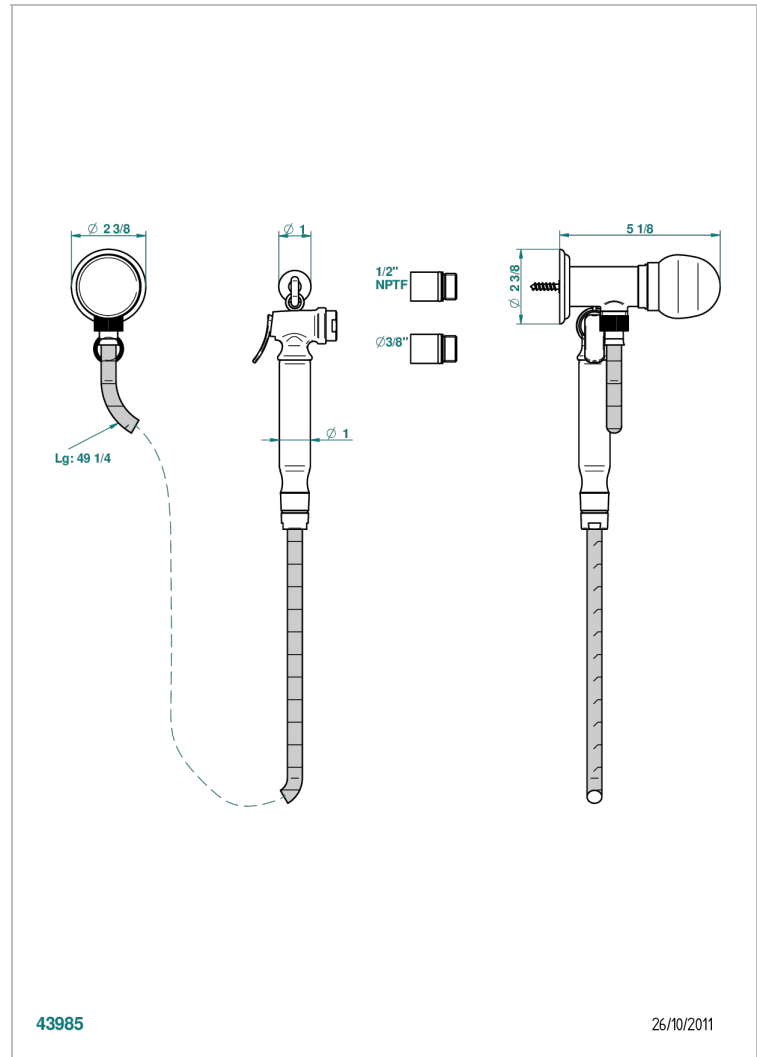

MOON DRAGON

U5G-5840/8US

Handheld spray bidet with hose, elbow and hook

THG[®]
PARIS

CHARACTERISTIC

- Moon Dragon
- Handheld spray bidet with hose, elbow and hook

TECHNICAL SPECS

- Recommandé : 3 bars (max. 5 bars) - Advised : 43,5 psi (max. 72 psi)
- 9,5 l/min à 3 bars (2.5 gpm at 43.5 psi)

AVAILABLE FINITIONS

Chrome polished - A02
Chrome polished / gold polished - G02
Gold polished - F01
Nickel polished - B01