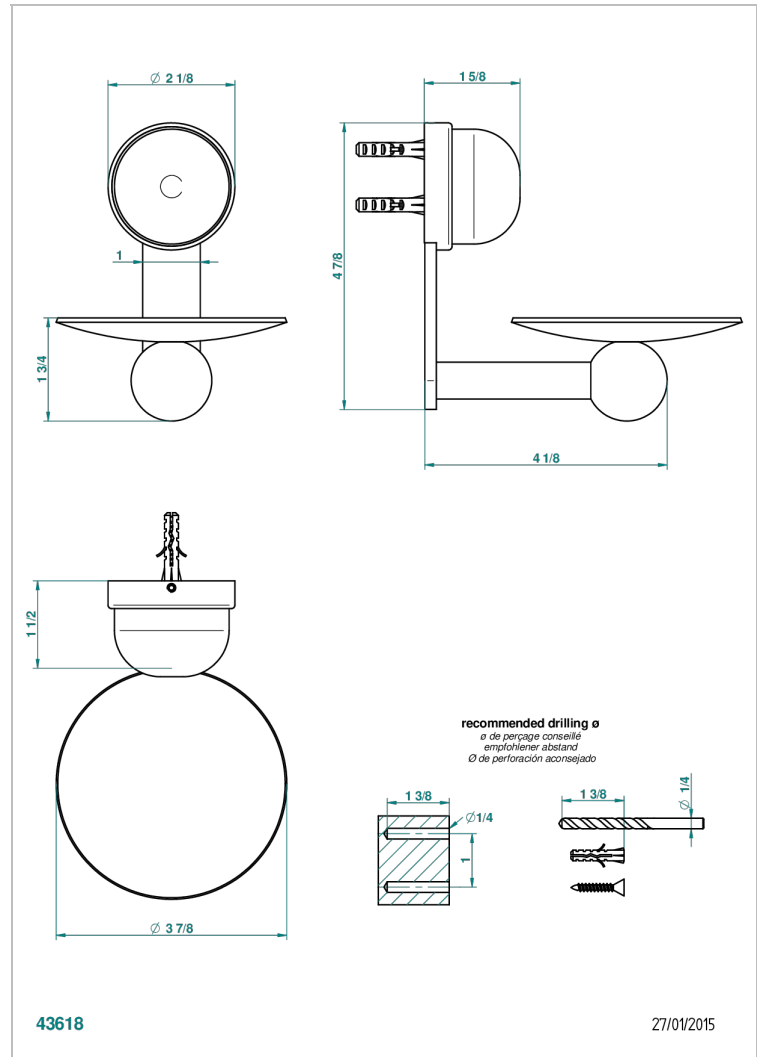

MOON DRAGON

U5G-546

Soap dish, wall mounted, 4" diameter

THG[®]
PARIS

CHARACTERISTIC

- Moon Dragon
- Soap dish, wall mounted, 4" diameter

AVAILABLE FINITIONS

Black nickel - D24
Blush PVD - H62
Brass color PVD - H49
Brown bronze color PVD - F33
Chrome polished - A02
Chrome polished / gold polished - G02

Matt gold color PVD - H53
Matt graphite PVD - H65
Matt nickel (American satin) - C01
Matt nickel color PVD - H56
Nickel antique / Sovereign - H28
Nickel color PVD - H55

Nickel polished - B01
Rose Gold - F27
Satin chrome - C03
Silver polished, antique - H03
Silver rhodium - F18
Soft gold - F30