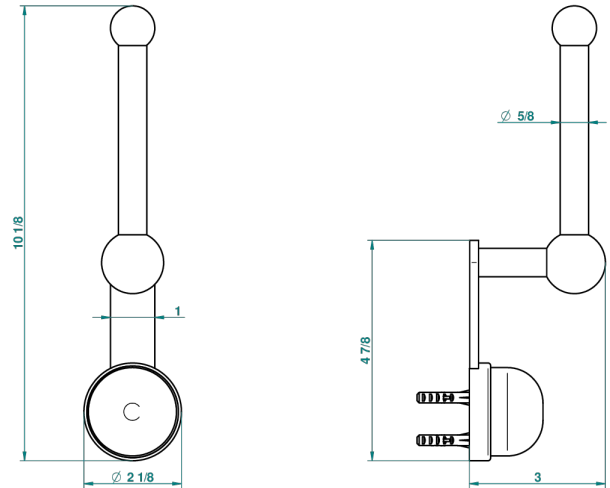

MOON DRAGON

U5G-542

Reserve toilet paper holder

THG®
PARIS

43612

28/09/2011

CHARACTERISTIC

- Moon Dragon
- Reserve toilet paper holder

AVAILABLE FINITIONS

Black nickel - D24
Blush PVD - H62
Brass color PVD - H49
Brown bronze color PVD - F33
Chrome polished - A02
Chrome polished / gold polished - G02

Copper antique matt, coated - H07
Gold color PVD - H52
Gold mat - F07
Gold polished - F01
Gold satiney - F03
Graphite PVD - H64

Light coated bronze - D01
Matt Umber PVD - H67
Matt blush PVD - H60
Matt brass color PVD - H50
Matt brown bronze color PVD - F34
Matt chrome (American satin) - C02

Matt gold color PVD - H53
Matt graphite PVD - H65
Matt nickel (American satin) - C01
Matt nickel color PVD - H56
Nickel antique / Sovereign - H28
Nickel color PVD - H55

Nickel polished - B01
Rose Gold - F27
Satin chrome - C03
Silver polished, antique - H03
Silver rhodium - F18
Soft gold - F30