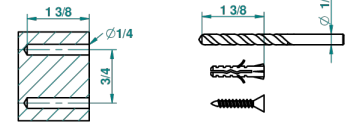

MOON DRAGON

U5G-542

Reserve toilet paper holder

THG®
PARIS

43612

28/09/2011

CHARACTERISTIC

- Moon Dragon
- Reserve toilet paper holder

AVAILABLE FINITIONS

Black nickel - D24
Blush PVD - H62
Brass color PVD - H49
Brown bronze color PVD - F33
Chrome polished - A02
Chrome polished / gold polished - G02

Copper antique matt, coated - H07
Gold color PVD - H52
Gold mat - F07
Gold polished - F01
Gold satiney - F03
Graphite PVD - H64

Light coated bronze - D01
Matt Umber PVD - H67
Matt blush PVD - H60
Matt brass color PVD - H50
Matt brown bronze color PVD - F34
Matt chrome (American satin) - C02

Matt gold color PVD - H53
Matt graphite PVD - H65
Matt nickel (American satin) - C01
Matt nickel color PVD - H56
Nickel antique / Sovereign - H28
Nickel color PVD - H55

Nickel polished - B01
Rose Gold - F27
Satin chrome - C03
Silver polished, antique - H03
Silver rhodium - F18
Soft gold - F30