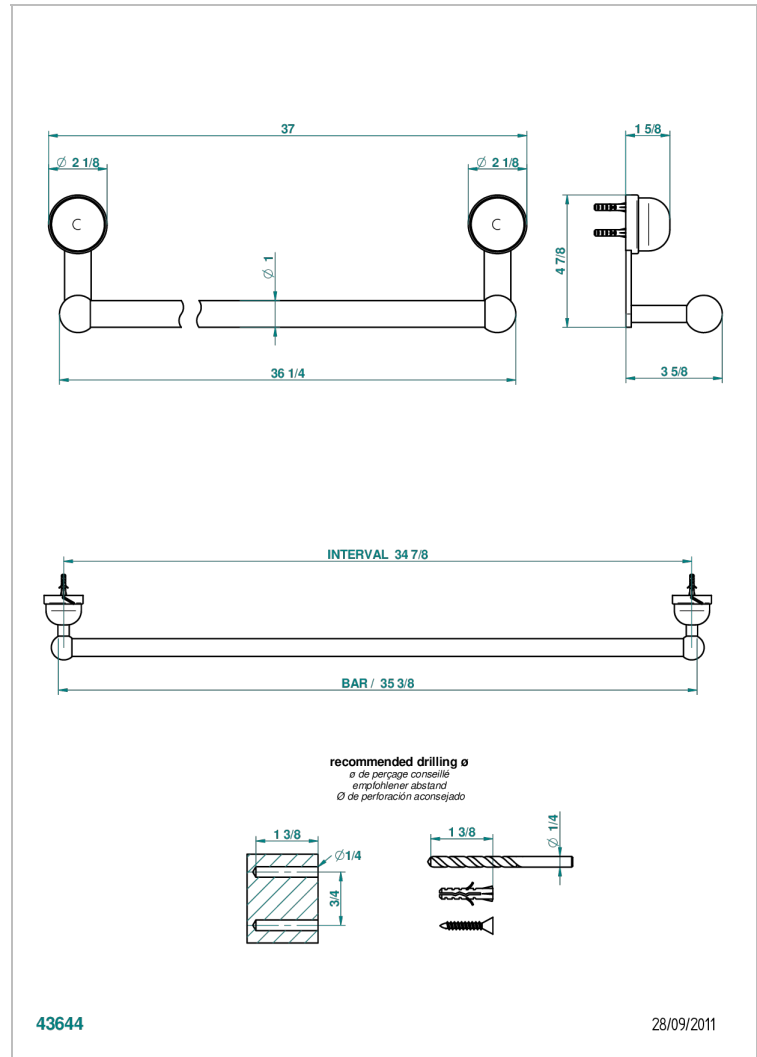

# MOON DRAGON

U5G-526

Towel bar, 35 1/2" long

43644

28/09/2011

## CHARACTERISTIC

- Moon Dragon
- Towel bar, 35 1/2" long