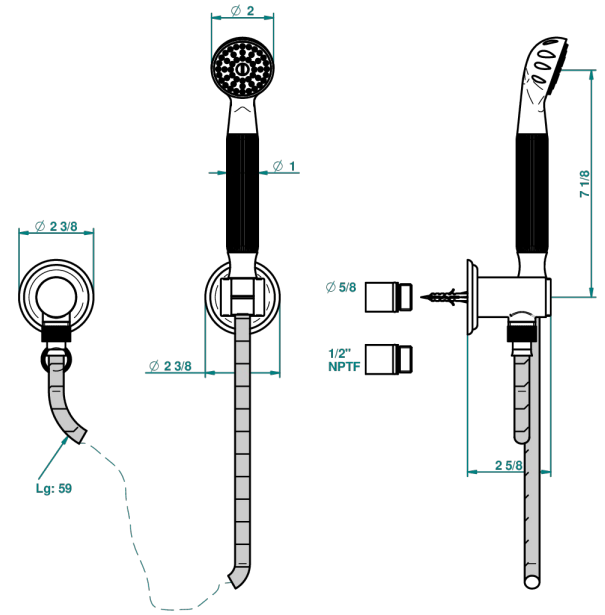

MOON DRAGON

U5G-52/US

Wall mounted handshower with separate fixed hook

25670

26/01/2011

CHARACTERISTIC

- Moon Dragon
- Wall mounted handshower with separate fixed hook

TECHNICAL SPECS

- Recommandé : 3 bars (max. 5 bars) - Advised : 43,5 psi (max. 72 psi)
- 9,5 l/min à 3 bars (2.5 gpm at 43.5 psi)

AVAILABLE FINITIONS

Black nickel - D24
Blush PVD - H62
Brass color PVD - H49
Brown bronze color PVD - F33
Chrome polished - A02
Chrome polished / gold polished - G02

Copper antique matt, coated - H07
Gold color PVD - H52
Gold mat - F07
Gold polished - F01
Gold satiney - F03
Graphite PVD - H64

Light coated bronze - D01
Matt Umber PVD - H67
Matt blush PVD - H60
Matt brass color PVD - H50
Matt brown bronze color PVD - F34
Matt chrome (American satin) - C02

Matt gold color PVD - H53
Matt graphite PVD - H65
Matt nickel (American satin) - C01
Matt nickel color PVD - H56
Nickel antique / Sovereign - H28
Nickel color PVD - H55

Nickel polished - B01
Rose Gold - F27
Satin chrome - C03
Silver polished, antique - H03
Silver rhodium - F18
Soft gold - F30