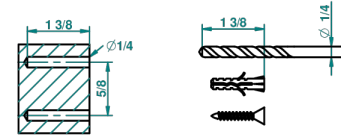

MOON DRAGON

U5G-52/US

Wall mounted handshower with separate fixed hook

25670

26/01/2011

CHARACTERISTIC

- Moon Dragon
- Wall mounted handshower with separate fixed hook

TECHNICAL SPECS

- Recommandé : 3 bars (max. 5 bars) - Advised : 43,5 psi (max. 72 psi)
- 9,5 l/min à 3 bars (2.5 gpm at 43.5 psi)

AVAILABLE FINITIONS

Black nickel - D24
Blush PVD - H62
Brass color PVD - H49
Brown bronze color PVD - F33
Chrome polished - A02
Chrome polished / gold polished - G02

Copper antique matt, coated - H07
Gold color PVD - H52
Gold mat - F07
Gold polished - F01
Gold satiney - F03
Graphite PVD - H64

Light coated bronze - D01
Matt Umber PVD - H67
Matt blush PVD - H60
Matt brass color PVD - H50
Matt brown bronze color PVD - F34
Matt chrome (American satin) - C02

Matt gold color PVD - H53
Matt graphite PVD - H65
Matt nickel (American satin) - C01
Matt nickel color PVD - H56
Nickel antique / Sovereign - H28
Nickel color PVD - H55

Nickel polished - B01
Rose Gold - F27
Satin chrome - C03
Silver polished, antique - H03
Silver rhodium - F18
Soft gold - F30