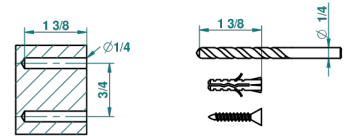

MOON DRAGON

U5G-508

Robe hook single small

THG®
PARIS

43264

28/09/2011

CHARACTERISTIC

- Moon Dragon
- Robe hook single small

AVAILABLE FINITIONS

Black nickel - D24
Blush PVD - H62
Brass color PVD - H49
Brown bronze color PVD - F33
Chrome polished - A02
Chrome polished / gold polished - G02

Copper antique matt, coated - H07
Gold color PVD - H52
Gold mat - F07
Gold polished - F01
Gold satiny - F03
Graphite PVD - H64

Light coated bronze - D01
Matt Umber PVD - H67
Matt blush PVD - H60
Matt brass color PVD - H50
Matt brown bronze color PVD - F34
Matt chrome (American satin) - C02

Matt gold color PVD - H53
Matt graphite PVD - H65
Matt nickel (American satin) - C01
Matt nickel color PVD - H56
Nickel antique / Sovereign - H28
Nickel color PVD - H55

Nickel polished - B01
Rose Gold - F27
Satin chrome - C03
Silver polished, antique - H03
Silver rhodium - F18
Soft gold - F30