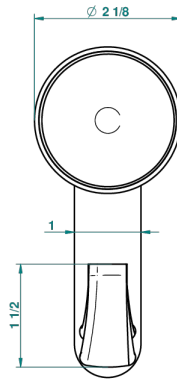

MOON DRAGON

U5G-508

Robe hook single small

THG®
PARIS

43264

28/09/2011

CHARACTERISTIC

- Moon Dragon
- Robe hook single small

AVAILABLE FINITIONS

Black nickel - D24
Blush PVD - H62
Brass color PVD - H49
Brown bronze color PVD - F33
Chrome polished - A02
Chrome polished / gold polished - G02

Copper antique matt, coated - H07
Gold color PVD - H52
Gold mat - F07
Gold polished - F01
Gold satiny - F03
Graphite PVD - H64

Light coated bronze - D01
Matt Umber PVD - H67
Matt blush PVD - H60
Matt brass color PVD - H50
Matt brown bronze color PVD - F34
Matt chrome (American satin) - C02

Matt gold color PVD - H53
Matt graphite PVD - H65
Matt nickel (American satin) - C01
Matt nickel color PVD - H56
Nickel antique / Sovereign - H28
Nickel color PVD - H55

Nickel polished - B01
Rose Gold - F27
Satin chrome - C03
Silver polished, antique - H03
Silver rhodium - F18
Soft gold - F30