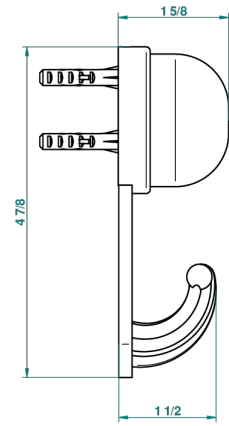

MOON DRAGON

U5G-508

Robe hook single small

THG®
PARIS

43264

28/09/2011

CHARACTERISTIC

- Moon Dragon
- Robe hook single small

AVAILABLE FINITIONS

Black nickel - D24
Blush PVD - H62
Brass color PVD - H49
Brown bronze color PVD - F33
Chrome polished - A02
Chrome polished / gold polished - G02

Copper antique matt, coated - H07
Gold color PVD - H52
Gold mat - F07
Gold polished - F01
Gold satiny - F03
Graphite PVD - H64

Light coated bronze - D01
Matt Umber PVD - H67
Matt blush PVD - H60
Matt brass color PVD - H50
Matt brown bronze color PVD - F34
Matt chrome (American satin) - C02

Matt gold color PVD - H53
Matt graphite PVD - H65
Matt nickel (American satin) - C01
Matt nickel color PVD - H56
Nickel antique / Sovereign - H28
Nickel color PVD - H55

Nickel polished - B01
Rose Gold - F27
Satin chrome - C03
Silver polished, antique - H03
Silver rhodium - F18
Soft gold - F30