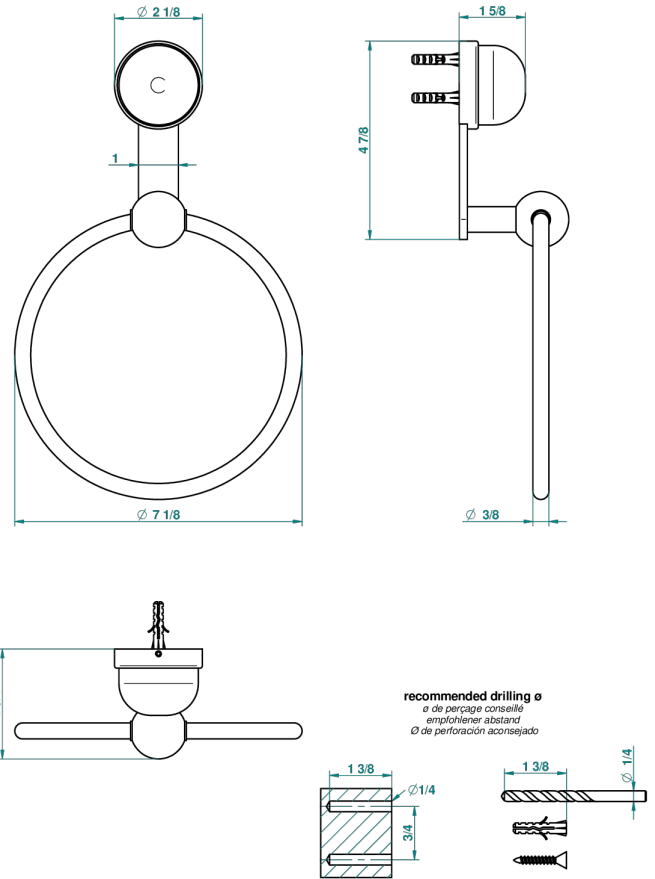

MOON DRAGON

U5G-504N

Towel ring

THG[®]
PARIS

43651

28/09/2011

CHARACTERISTIC

- Moon Dragon
- Towel ring