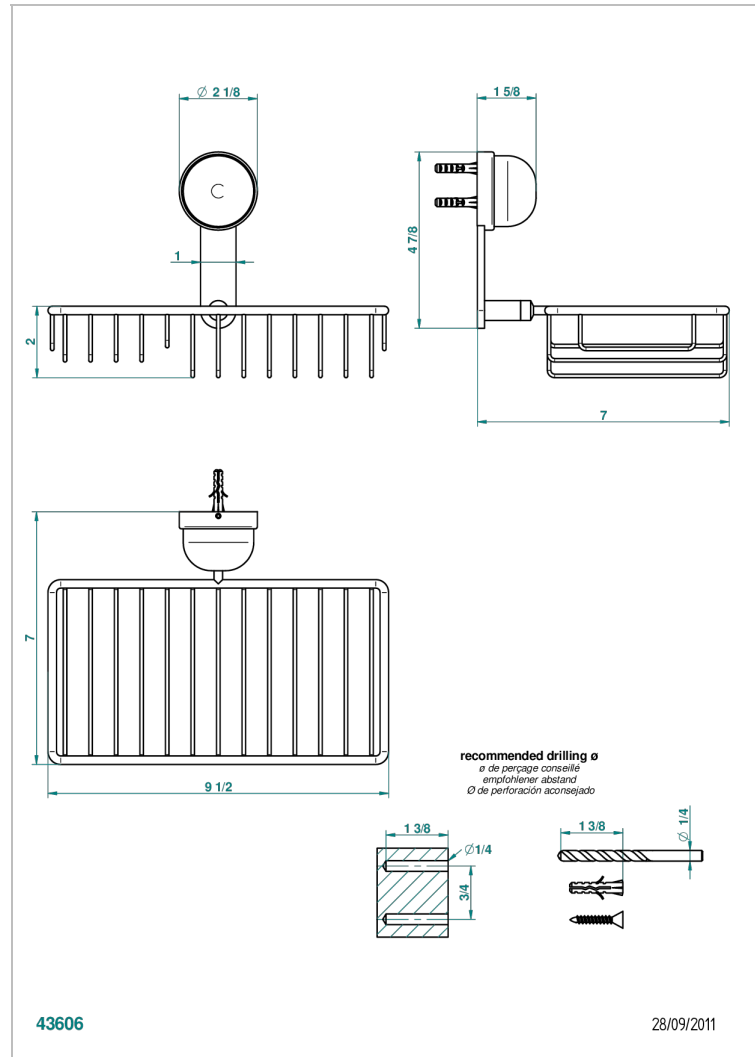

MOON DRAGON

U5G-2620

Soap and sponge holder, wall mounted

THG[®]
PARIS

CHARACTERISTIC

- Moon Dragon
- Soap and sponge holder, wall mounted

AVAILABLE FINITIONS

Black nickel - D24
Blush PVD - H62
Brass color PVD - H49
Brown bronze color PVD - F33
Chrome polished - A02
Chrome polished / gold polished - G02

Matt gold color PVD - H53
Matt graphite PVD - H65
Matt nickel (American satin) - C01
Matt nickel color PVD - H56
Nickel antique / Sovereign - H28
Nickel color PVD - H55

Nickel polished - B01
Rose Gold - F27
Satin chrome - C03
Silver polished, antique - H03
Silver rhodium - F18
Soft gold - F30