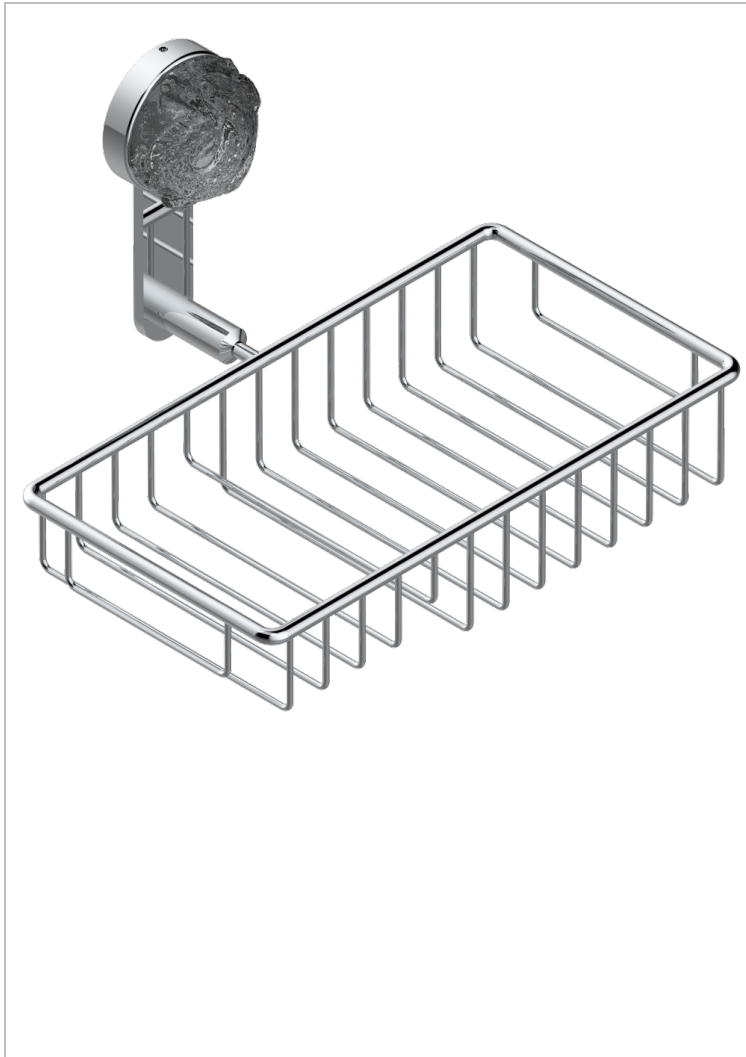

MOON DRAGON

U5G-2620

Soap and sponge holder, wall mounted

THG[®]
PARIS

CHARACTERISTIC

- Moon Dragon
- Soap and sponge holder, wall mounted

AVAILABLE FINITIONS

Black nickel - D24
Blush PVD - H62
Brass color PVD - H49
Brown bronze color PVD - F33
Chrome polished - A02
Chrome polished / gold polished - G02

Copper antique matt, coated - H07
Gold color PVD - H52
Gold mat - F07
Gold polished - F01
Gold satiney - F03
Graphite PVD - H64

Light coated bronze - D01
Matt Umber PVD - H67
Matt blush PVD - H60
Matt brass color PVD - H50
Matt brown bronze color PVD - F34
Matt chrome (American satin) - C02

Matt gold color PVD - H53
Matt graphite PVD - H65
Matt nickel (American satin) - C01
Matt nickel color PVD - H56
Nickel antique / Sovereign - H28
Nickel color PVD - H55

Nickel polished - B01
Rose Gold - F27
Satin chrome - C03
Silver polished, antique - H03
Silver rhodium - F18
Soft gold - F30