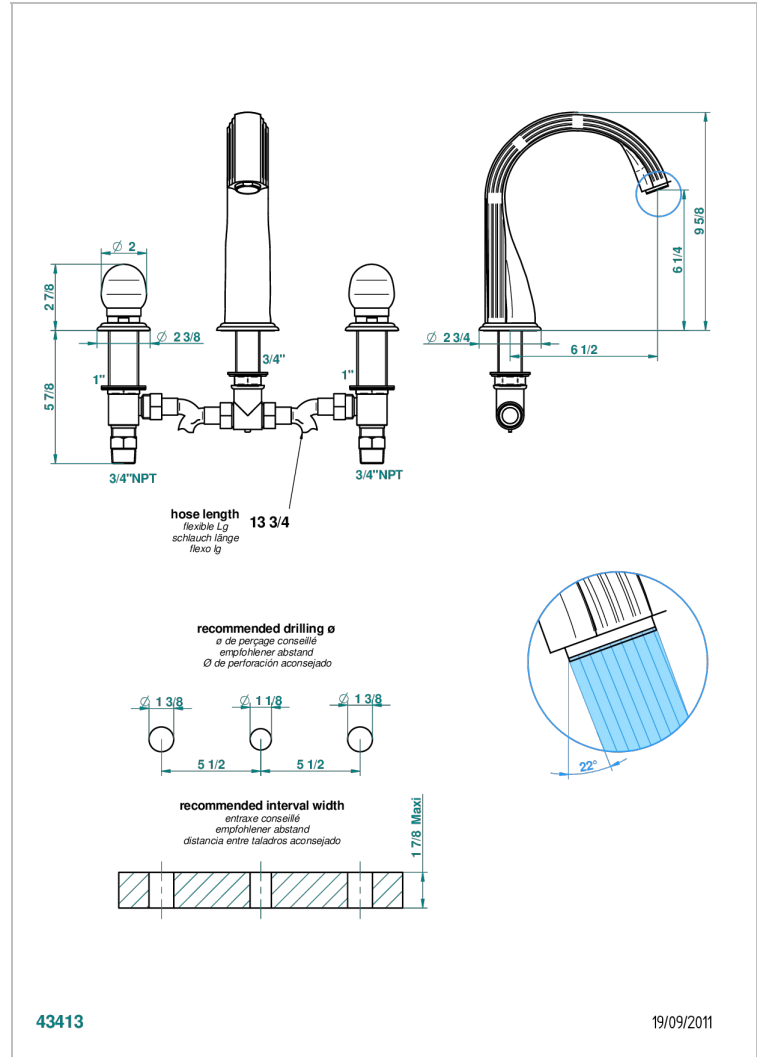

MOON DRAGON

U5G-25SGUS

Roman tub set with 3/4" valves

CHARACTERISTIC

- Moon Dragon
- Roman tub set with 3/4" valves

TECHNICAL SPECS

- Recommandé : 3 bars (max. 5 bars) - Advised : 43,5 psi (max. 72 psi)
- Bec : 35 l/min à 3 bars
- Spout : 9.26 gpm at 43.5 psi