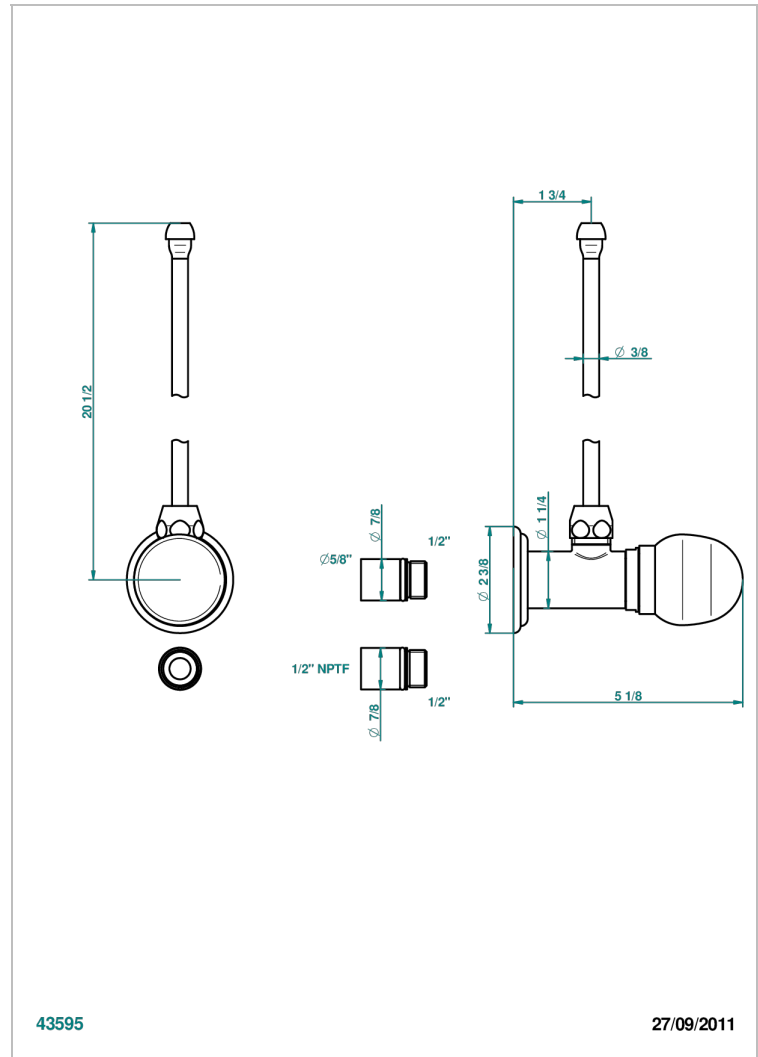

MOON DRAGON

U5G-181/SLA

Angle supply valve with 3/8" adaptor set

THG[®]
PARIS

CHARACTERISTIC

- Moon Dragon
- Angle supply valve with 3/8" adaptor set

AVAILABLE FINITIONS

Black nickel - D24
Blush PVD - H62
Brass color PVD - H49
Brown bronze color PVD - F33
Chrome polished - A02
Chrome polished / gold polished - G02

Matt gold color PVD - H53
Matt graphite PVD - H65
Matt nickel (American satin) - C01
Matt nickel color PVD - H56
Nickel antique / Sovereign - H28
Nickel color PVD - H55

Nickel polished - B01
Rose Gold - F27
Satin chrome - C03
Silver polished, antique - H03
Silver rhodium - F18
Soft gold - F30