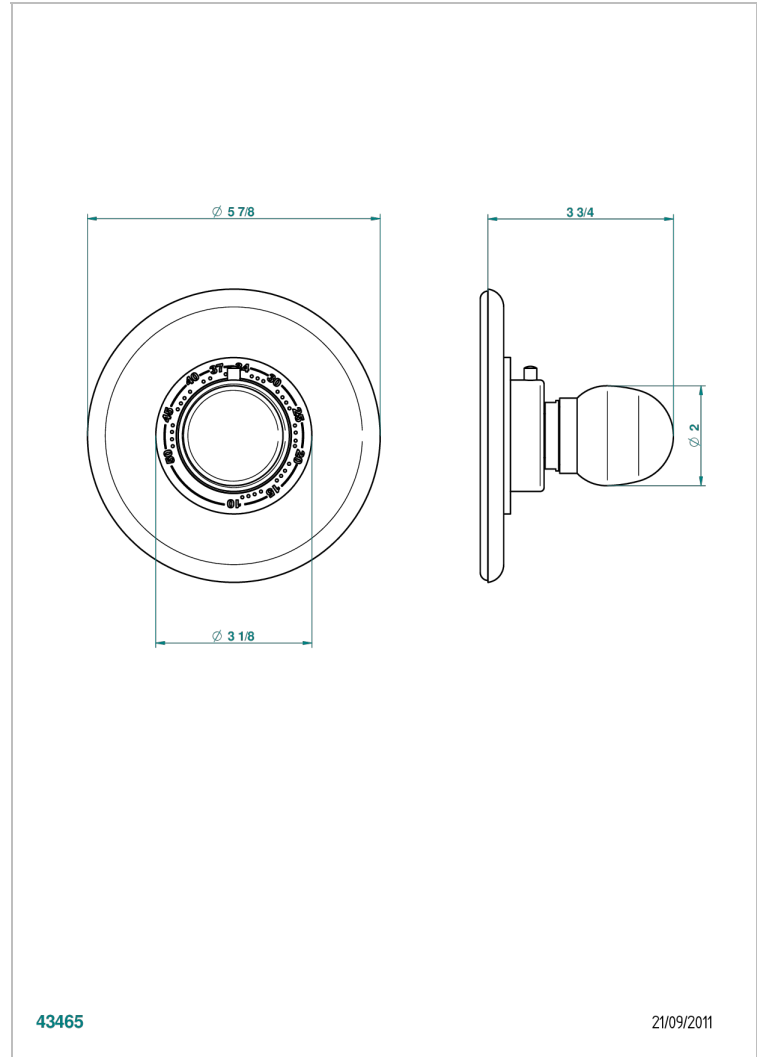

MOON DRAGON

U5G-15EN16EM

Trim plate and handle for eurotherm valve 8200/us & 8300/us

THG[®]
PARIS

CHARACTERISTIC

- Moon Dragon
- Trim plate and handle for eurotherm valve 8200/us & 8300/us

AVAILABLE FINITIONS