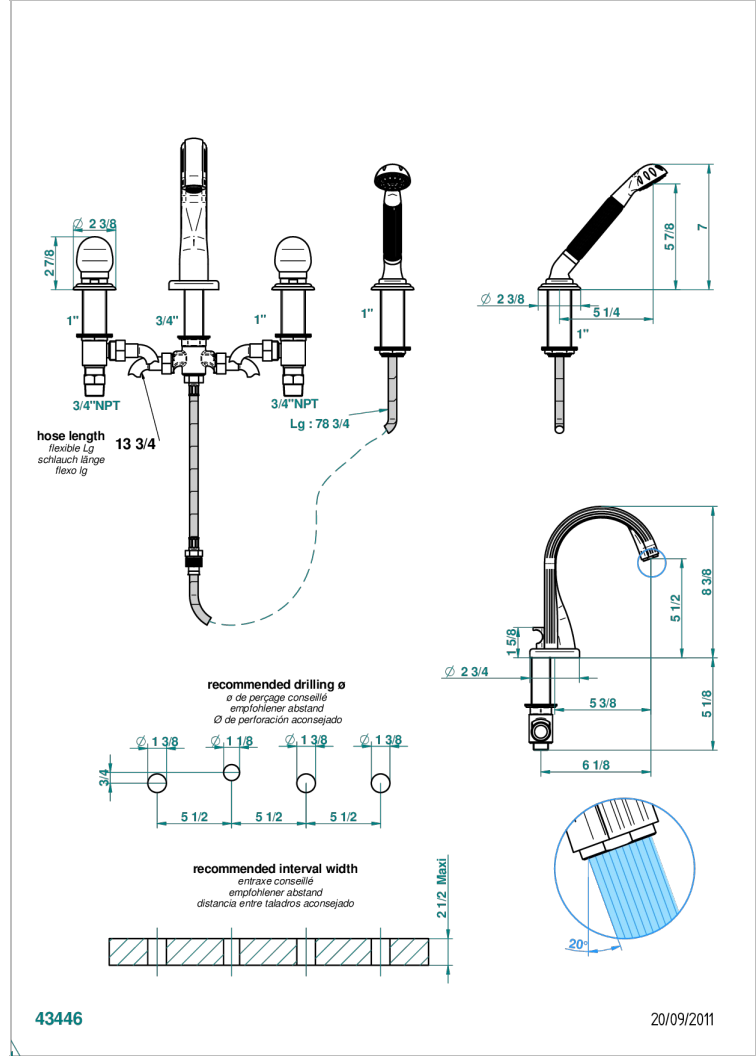

MOON DRAGON

U5G-112BUS

Roman tub set with diverter spout and handshower, 3/4" valves

CHARACTERISTIC

- ASME : ASME A112.18.1-2011/CSA B125.1-11

TECHNICAL SPECS

- Recommandé : 3 bars (max. 5 bars) - Advised : 43,5 psi (max. 72 psi)
- Bec : 44,5 l/min à 3 bars - Douchette : 9,5 l/min à 3 bars
- Spout : 11.78 gpm at 43.5 psi - Handshower : 2.5 gpm at 43.5 psi

STANDARDS

AVAILABLE FINITIONS

Black nickel - D24
Blush PVD - H62
Brass color PVD - H49
Brown bronze color PVD - F33
Chrome polished - A02
Chrome polished / gold polished - G02

Copper antique matt, coated - H07
Gold color PVD - H52
Gold mat - F07
Gold polished - F01
Gold satiney - F03
Graphite PVD - H64

Light coated bronze - D01
Matt Umber PVD - H67
Matt blush PVD - H60
Matt brass color PVD - H50
Matt brown bronze color PVD - F34
Matt chrome (American satin) - C02

Matt gold color PVD - H53
Matt graphite PVD - H65
Matt nickel (American satin) - C01
Matt nickel color PVD - H56
Nickel antique / Sovereign - H28
Nickel color PVD - H55

Nickel polished - B01
Rose Gold - F27
Satin chrome - C03
Silver polished, antique - H03
Silver rhodium - F18
Soft gold - F30