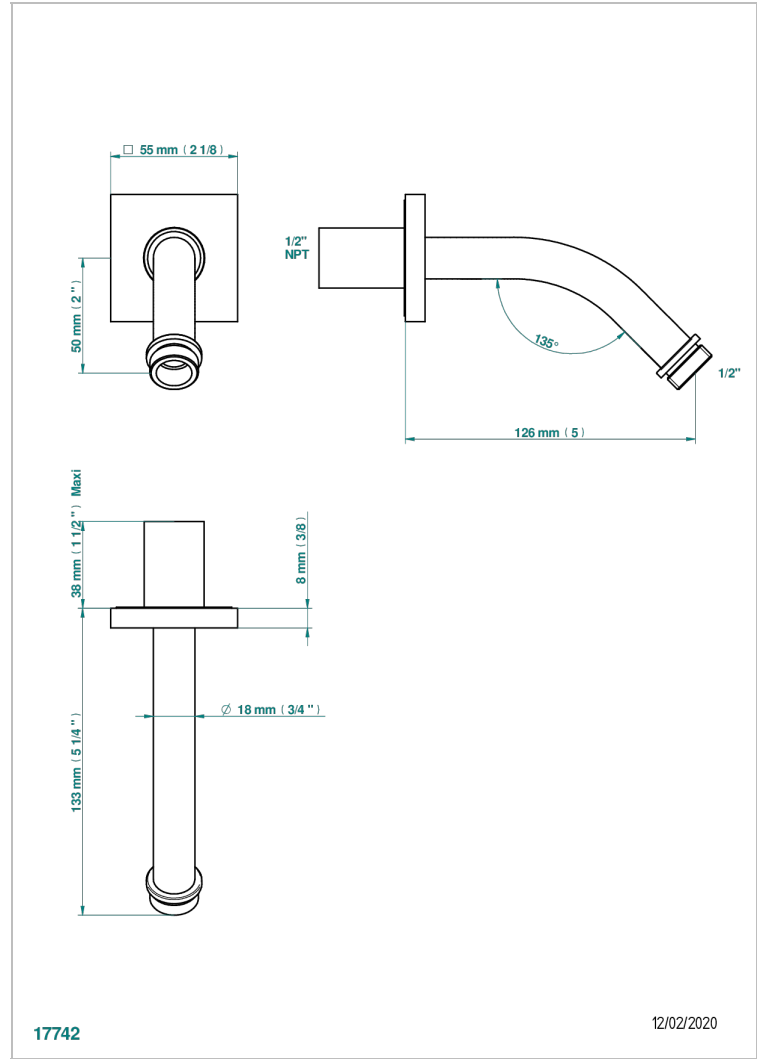

VEGETAL

U5F-82/US

Horizontal shower arm, 45°, lg: 4" 3/4

CHARACTERISTIC

- Vegetal
- Horizontal shower arm, 45°, lg: 4" 3/4

AVAILABLE FINITIONS

Black nickel - D24
Blush PVD - H62
Brass color PVD - H49
Brown bronze color PVD - F33
Chrome polished - A02
Chrome polished / gold polished - G02

Matt nickel (American satin) - C01
Matt nickel color PVD - H56
Nickel antique / Sovereign - H28
Nickel color PVD - H55
Nickel polished - B01
Rose Gold - F27

Satin chrome - C03
Silver rhodium - F18
Soft gold - F30
Soft matt gold - F31
Umber PVD - H66