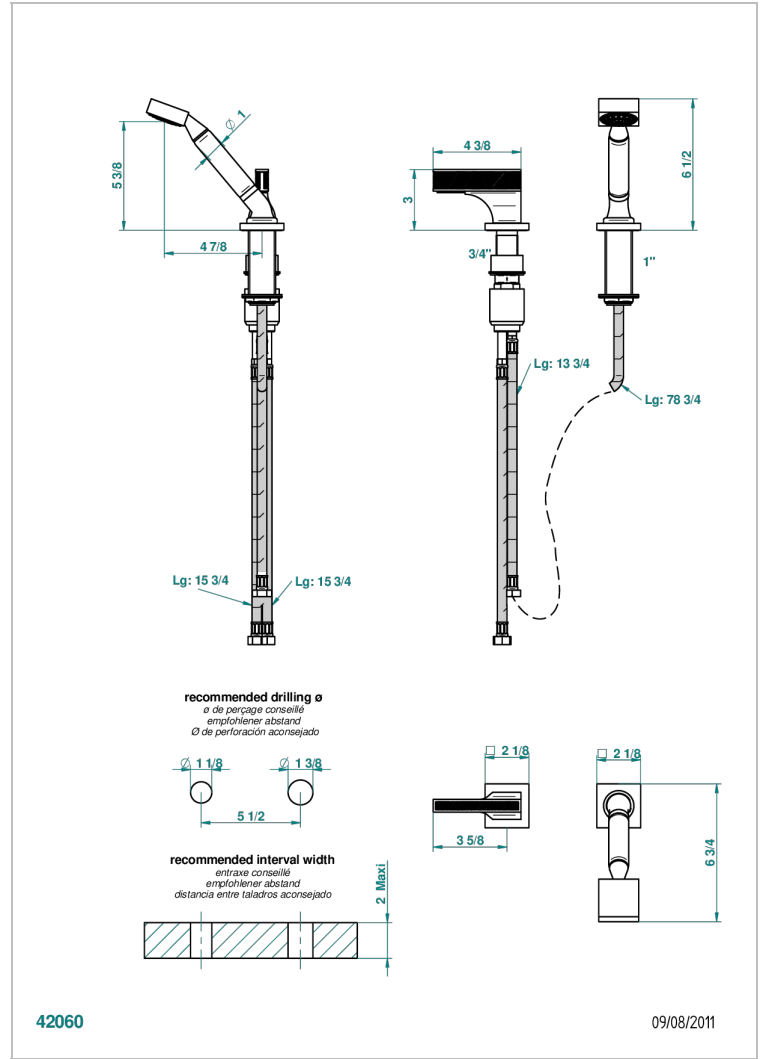

# VEGETAL

U5F-6532/60A

Deck mounted mixer with handshower, progressive cartridge

## CHARACTERISTIC

- Vegetal
- Deck mounted mixer with handshower, progressive cartridge