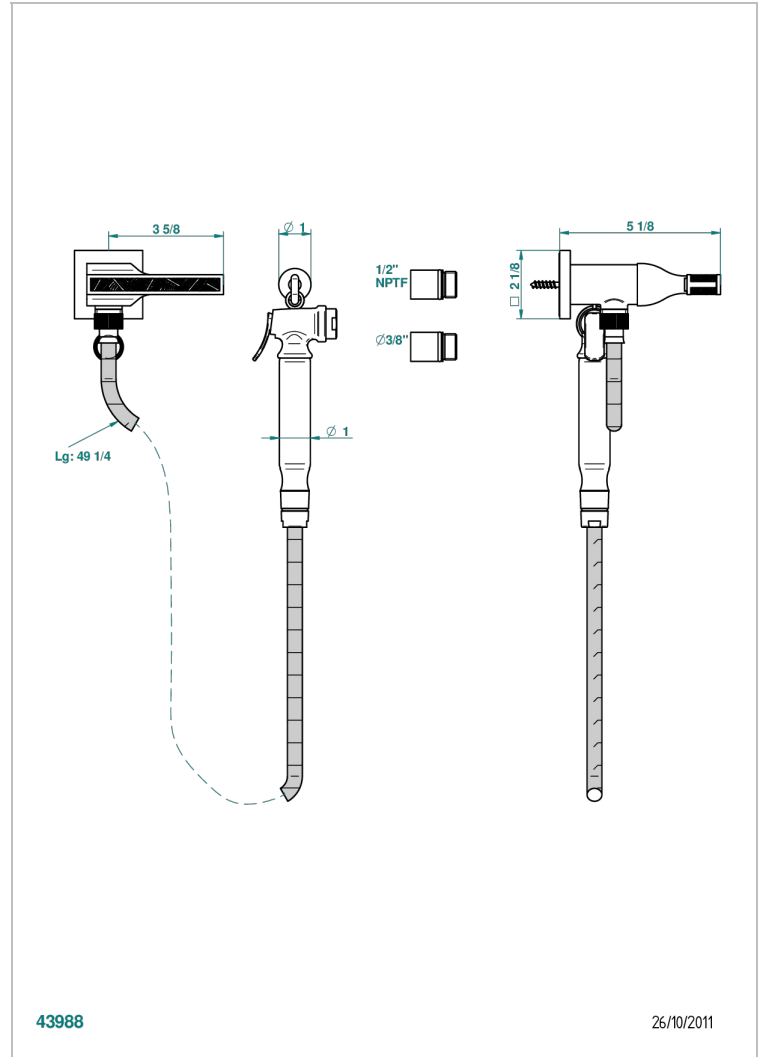

# VEGETAL

U5F-5840/8US

Handheld spray bidet with hose, elbow and hook

THG<sup>®</sup>  
PARIS

## CHARACTERISTIC

- Vegetal
- Handheld spray bidet with hose, elbow and hook

## TECHNICAL SPECS

- Recommandé : 3 bars (max. 5 bars) - Advised : 43,5 psi (max. 72 psi)
- 9,5 l/min à 3 bars (2.5 gpm at 43.5 psi)