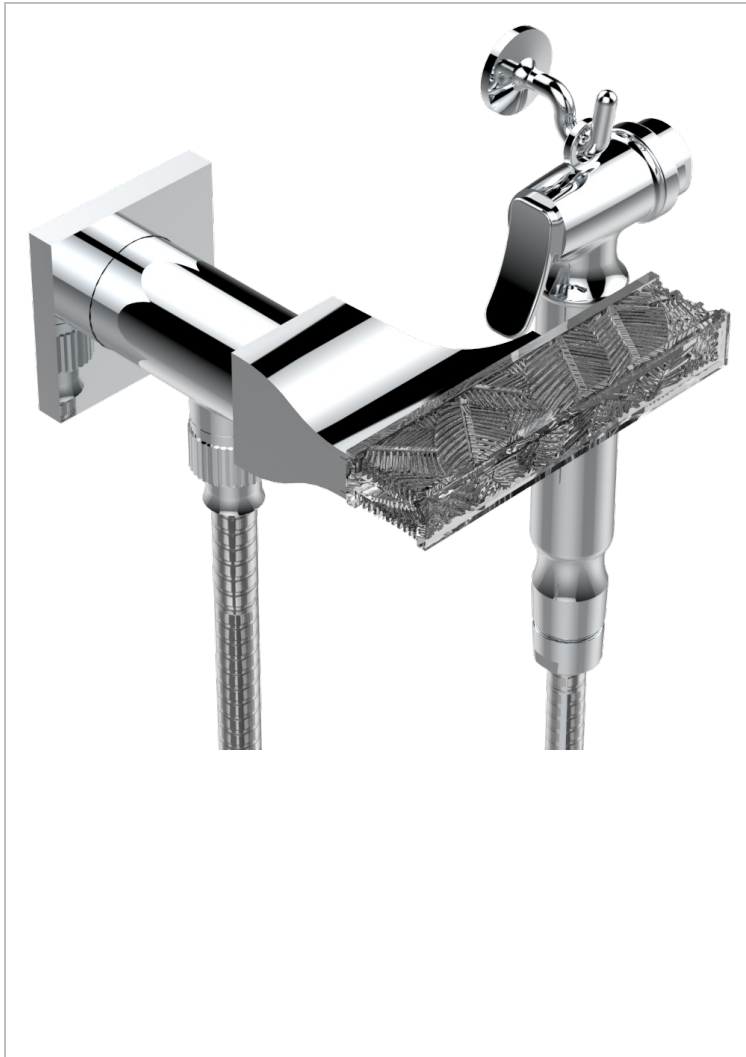

# VEGETAL

U5F-5840/8US

Handheld spray bidet with hose, elbow and hook

THG<sup>®</sup>  
PARIS

## CHARACTERISTIC

- Vegetal
- Handheld spray bidet with hose, elbow and hook