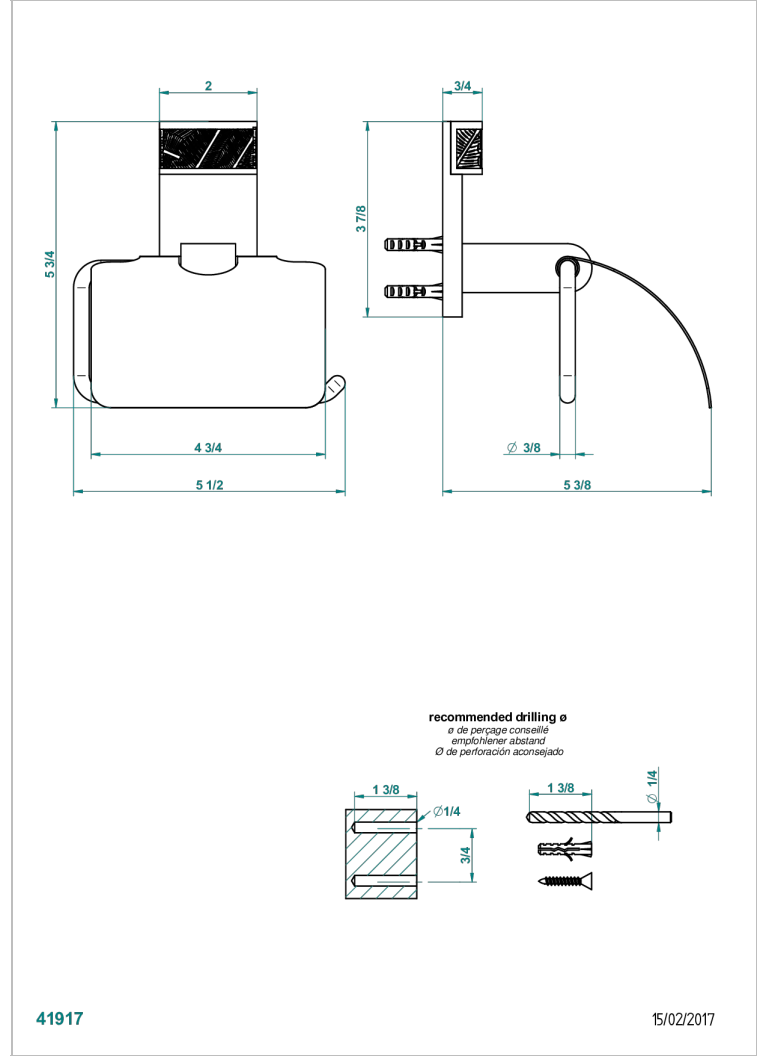

VEGETAL

U5F-538AC

Toilet paper holder, single mount with cover

CHARACTERISTIC

- Vegetal
- Toilet paper holder, single mount with cover

AVAILABLE FINITIONS

Black nickel - D24
Blush PVD - H62
Brass color PVD - H49
Brown bronze color PVD - F33
Chrome polished - A02
Chrome polished / gold polished - G02