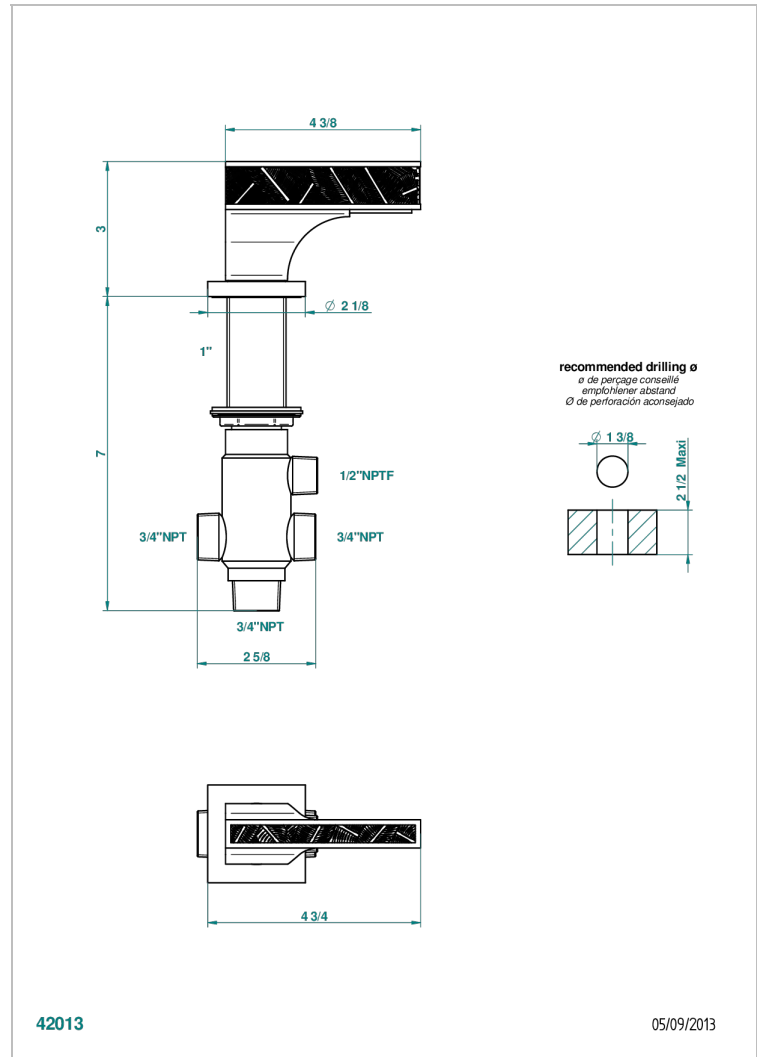

VEGETAL

U5F-504VGUS

2-function deck diverter with trim

CHARACTERISTIC

- Vegetal
- 2-function deck diverter with trim

AVAILABLE FINITIONS

Black nickel - D24
Blush PVD - H62
Brass color PVD - H49
Brown bronze color PVD - F33
Chrome polished - A02
Chrome polished / gold polished - G02