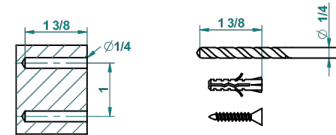

41964

23/12/2015

CHARACTERISTIC

- Vegetal
- Metal toilet brush holder with brush with cover wall mounted

AVAILABLE FINITIONS

Black nickel - D24
Blush PVD - H62
Brass color PVD - H49
Brown bronze color PVD - F33
Chrome polished - A02
Chrome polished / gold polished - G02

Gold color PVD - H52
Gold mat - F07
Gold polished - F01
Gold satiney - F03
Graphite PVD - H64
Matt Umber PVD - H67

Matt blush PVD - H60
Matt brass color PVD - H50
Matt brown bronze color PVD - F34
Matt chrome (American satin) - C02
Matt gold color PVD - H53
Matt graphite PVD - H65

Matt nickel (American satin) - C01
Matt nickel color PVD - H56
Nickel antique / Sovereign - H28
Nickel color PVD - H55
Nickel polished - B01
Rose Gold - F27

Satin chrome - C03
Silver rhodium - F18
Soft gold - F30
Soft matt gold - F31
Umber PVD - H66