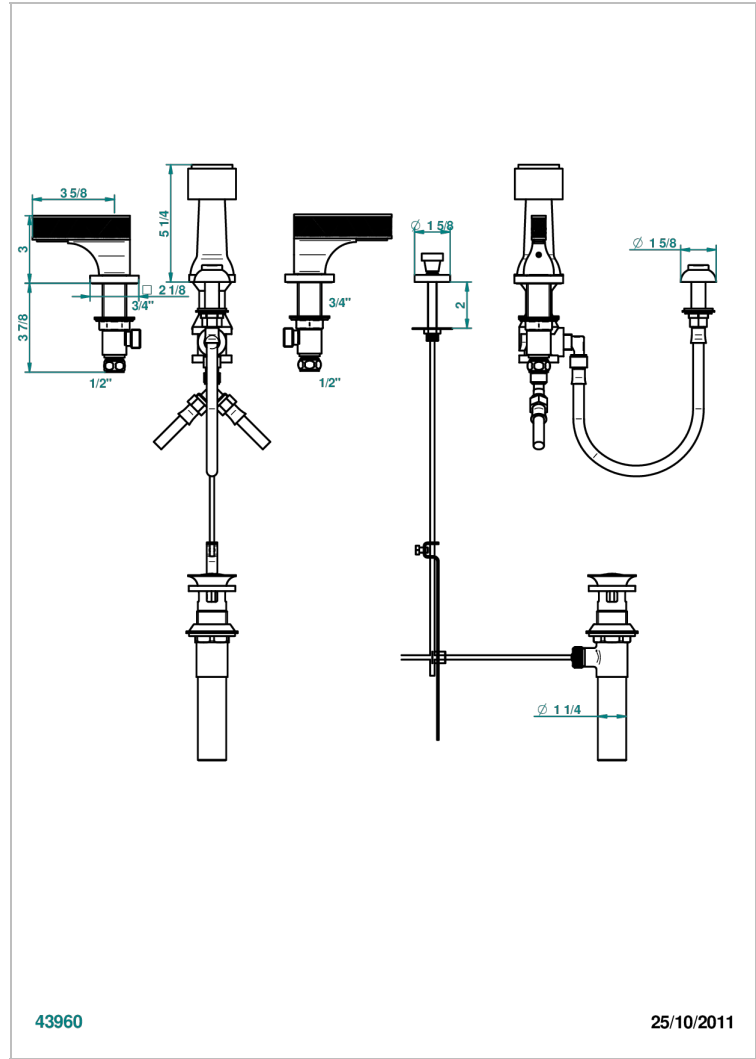

# VEGETAL

U5F-207KA

Deck mounted 3-hole bidet with vertical spray, vacuum breaker and drain

43960

25/10/2011