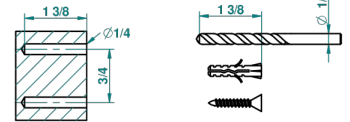

41857

04/04/2011

CHARACTERISTIC

- Ginkgo
- Robe hook single small

AVAILABLE FINITIONS

Black nickel - D24
Blush PVD - H62
Brass color PVD - H49
Brown bronze color PVD - F33
Chrome polished - A02
Chrome polished / gold polished - G02

Gold color PVD - H52
Gold mat - F07
Gold polished - F01
Gold satiney - F03
Graphite PVD - H64
Matt Umber PVD - H67

Matt blush PVD - H60
Matt brass color PVD - H50
Matt brown bronze color PVD - F34
Matt chrome (American satin) - C02
Matt gold color PVD - H53
Matt graphite PVD - H65

Matt nickel (American satin) - C01
Matt nickel color PVD - H56
Nickel antique / Sovereign - H28
Nickel color PVD - H55
Nickel polished - B01
Rose Gold - F27

Satin chrome - C03
Silver rhodium - F18
Soft gold - F30
Soft matt gold - F31
Umber PVD - H66