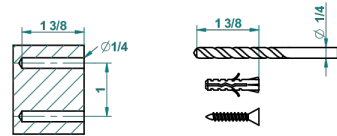

41960

20/11/2015

CHARACTERISTIC

- Ginkgo
- Wall mounted toilet brush holder

AVAILABLE FINITIONS

Black nickel - D24
Blush PVD - H62
Brass color PVD - H49
Brown bronze color PVD - F33
Chrome polished - A02
Chrome polished / gold polished - G02

Gold color PVD - H52
Gold mat - F07
Gold polished - F01
Gold satiney - F03
Graphite PVD - H64
Matt Umber PVD - H67

Matt blush PVD - H60
Matt brass color PVD - H50
Matt brown bronze color PVD - F34
Matt chrome (American satin) - C02
Matt gold color PVD - H53
Matt graphite PVD - H65

Matt nickel (American satin) - C01
Matt nickel color PVD - H56
Nickel antique / Sovereign - H28
Nickel color PVD - H55
Nickel polished - B01
Rose Gold - F27

Satin chrome - C03
Silver rhodium - F18
Soft gold - F30
Soft matt gold - F31
Umber PVD - H66