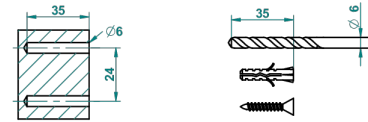

41965

20/11/2015

CHARACTERISTIC

- Ginkgo
- Metal toilet brush holder with brush with cover wall mounted

AVAILABLE FINITIONS

Black nickel - D24
Blush PVD - H62
Brass color PVD - H49
Brown bronze color PVD - F33
Chrome polished - A02
Chrome polished / gold polished - G02

Gold color PVD - H52
Gold mat - F07
Gold polished - F01
Gold satiney - F03
Graphite PVD - H64
Matt Umber PVD - H67

Matt blush PVD - H60
Matt brass color PVD - H50
Matt brown bronze color PVD - F34
Matt chrome (American satin) - C02
Matt gold color PVD - H53
Matt graphite PVD - H65

Matt nickel (American satin) - C01
Matt nickel color PVD - H56
Nickel antique / Sovereign - H28
Nickel color PVD - H55
Nickel polished - B01
Rose Gold - F27

Satin chrome - C03
Silver rhodium - F18
Soft gold - F30
Soft matt gold - F31
Umber PVD - H66