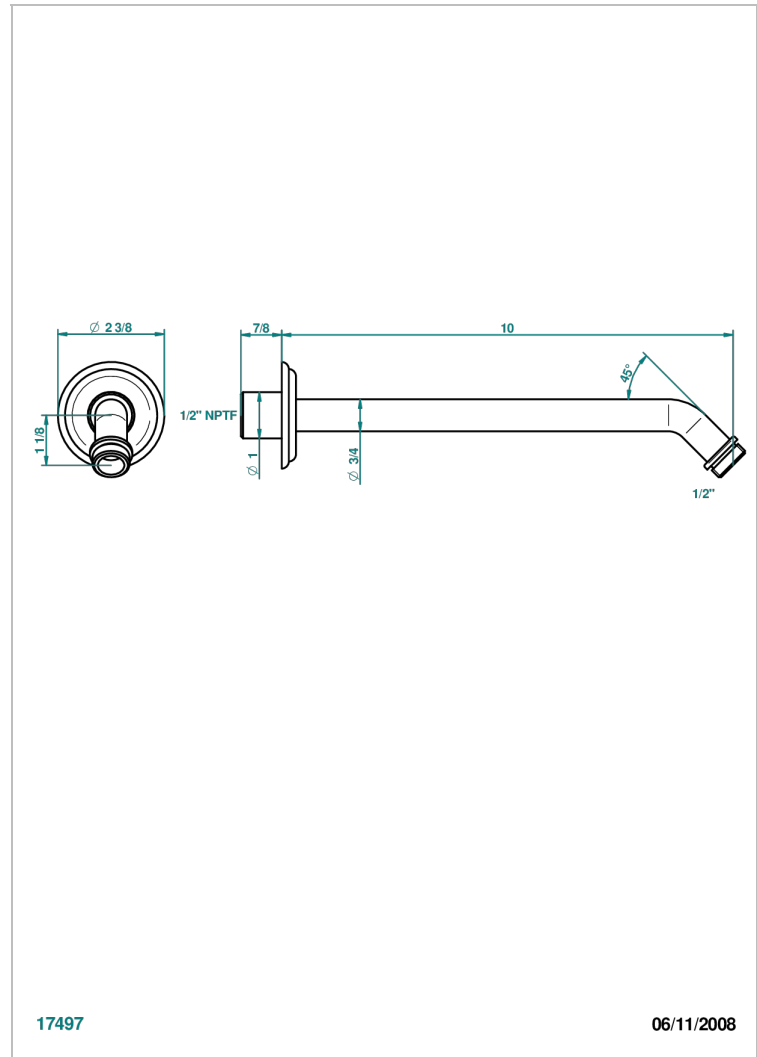

SUN DRAGON

U5D-84/US

Horizontal shower arm, 45°, lg: 10"

THG[®]
PARIS

CHARACTERISTIC

- Sun Dragon
- Horizontal shower arm, 45°, lg: 10"

AVAILABLE FINITIONS

Black nickel - D24