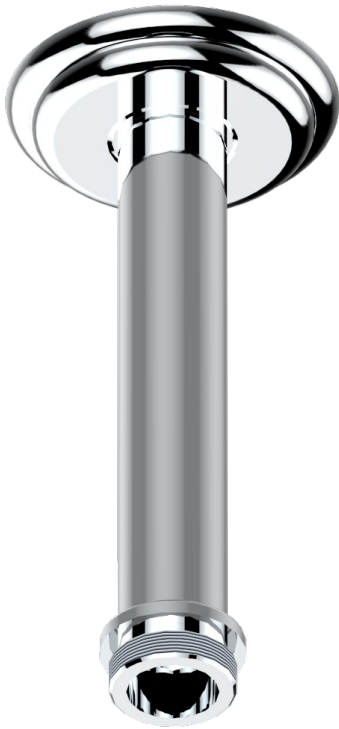

SUN DRAGON

U5D-82V/US

Vertical shower arm ceiling mounted 1/2" connection

THG[®]
PARIS

17502

18/11/2008

CHARACTERISTIC

- Sun Dragon
- Vertical shower arm ceiling mounted 1/2" connection

AVAILABLE FINITIONS

Black nickel - D24

Blush PVD - H62

Brass color PVD - H49

Brown bronze color PVD - F33

Chrome polished - A02

Chrome polished / gold polished - G02

Copper antique matt, coated - H07

Gold color PVD - H52

Gold mat - F07

Gold polished - F01

Gold satiney - F03

Graphite PVD - H64

Light coated bronze - D01

Matt Umber PVD - H67

Matt blush PVD - H60

Nickel antique / Sovereign - H28

Nickel color PVD - H55

Nickel polished - B01

Rose Gold - F27

Satin chrome - C03

Silver polished, antique - H03

Silver rhodium - F18

Soft gold - F30