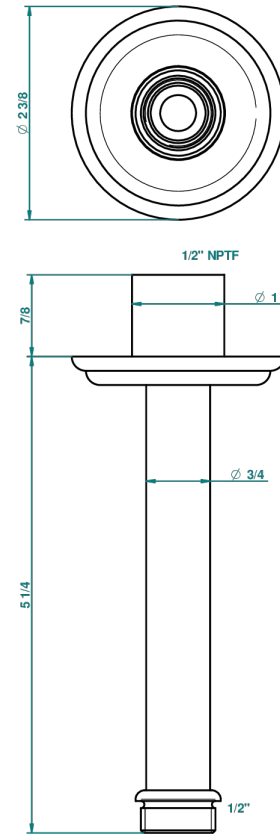

SUN DRAGON

U5D-82V/US

Vertical shower arm ceiling mounted 1/2" connection

THG[®]
PARIS

17502

18/11/2008

CHARACTERISTIC

- Sun Dragon
- Vertical shower arm ceiling mounted 1/2" connection

AVAILABLE FINITIONS

Black nickel - D24

Blush PVD - H62

Brass color PVD - H49

Brown bronze color PVD - F33

Chrome polished - A02

Chrome polished / gold polished - G02

Copper antique matt, coated - H07

Gold color PVD - H52

Gold mat - F07

Gold polished - F01

Gold satiney - F03

Graphite PVD - H64

Light coated bronze - D01

Matt Umber PVD - H67

Matt blush PVD - H60

Nickel antique / Sovereign - H28

Nickel color PVD - H55

Nickel polished - B01

Rose Gold - F27

Satin chrome - C03

Silver polished, antique - H03

Silver rhodium - F18

Soft gold - F30