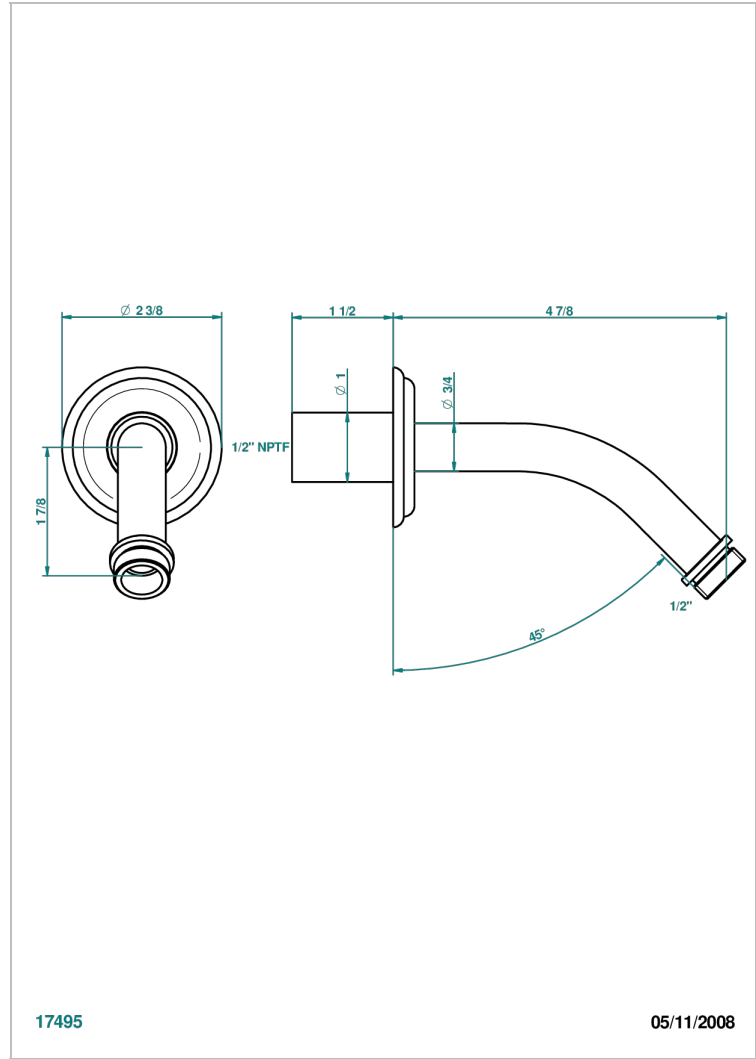

SUN DRAGON

U5D-82/US

Horizontal shower arm, 45°, lg: 4" 3/4

THG[®]
PARIS

17495

05/11/2008

CHARACTERISTIC

- Sun Dragon
- Horizontal shower arm, 45°, lg: 4" 3/4