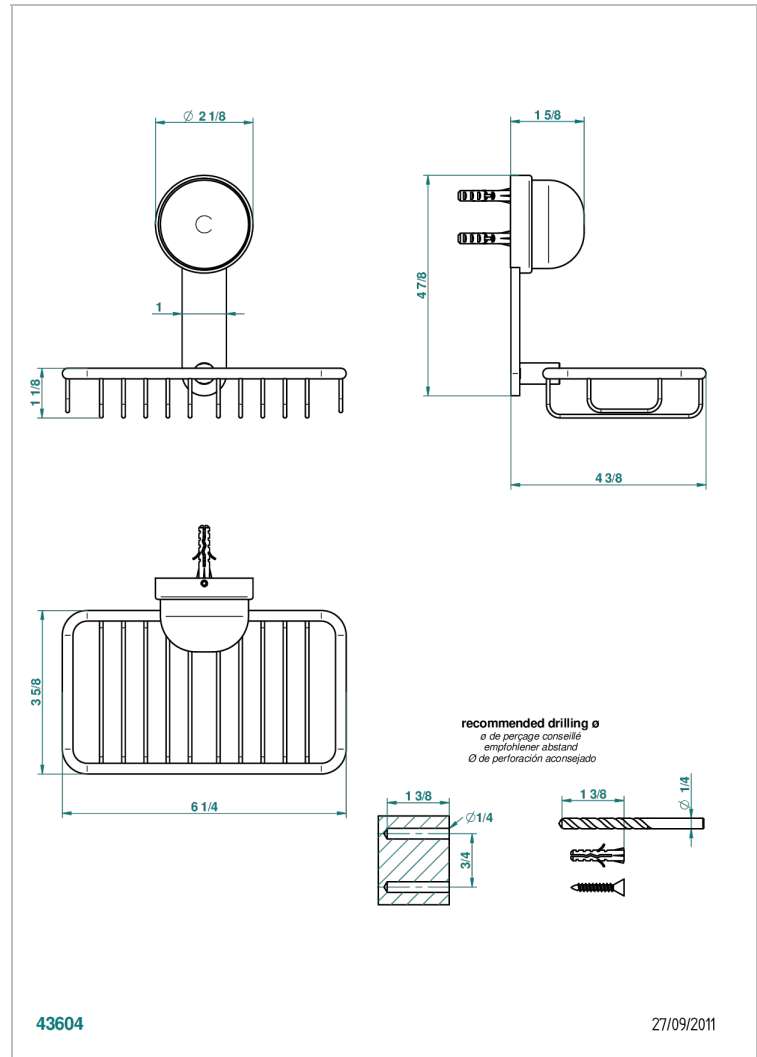

SUN DRAGON

U5D-620

Soap basket, wall mounted 6"1/4 x 3"5/8

THG[®]
PARIS

CHARACTERISTIC

- Sun Dragon
- Soap basket, wall mounted 6"1/4 x 3"5/8

AVAILABLE FINITIONS

Black nickel - D24
Blush PVD - H62
Brass color PVD - H49
Brown bronze color PVD - F33
Chrome polished - A02
Chrome polished / gold polished - G02

Matt gold color PVD - H53
Matt graphite PVD - H65
Matt nickel (American satin) - C01
Matt nickel color PVD - H56
Nickel antique / Sovereign - H28
Nickel color PVD - H55

Nickel polished - B01
Rose Gold - F27
Satin chrome - C03
Silver polished, antique - H03
Silver rhodium - F18
Soft gold - F30