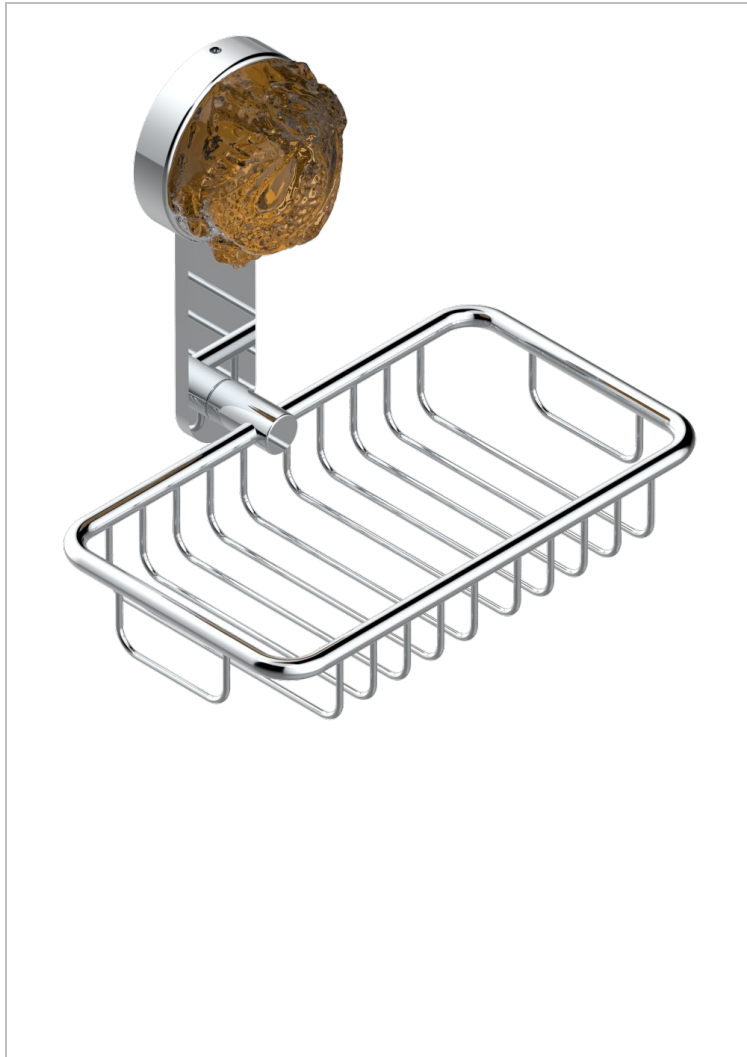

SUN DRAGON

U5D-620

Soap basket, wall mounted 6"1/4 x 3"5/8

THG[®]
PARIS

CHARACTERISTIC

- Sun Dragon
- Soap basket, wall mounted 6"1/4 x 3"5/8

AVAILABLE FINITIONS

Black nickel - D24
Blush PVD - H62
Brass color PVD - H49
Brown bronze color PVD - F33
Chrome polished - A02
Chrome polished / gold polished - G02

Copper antique matt, coated - H07
Gold color PVD - H52
Gold mat - F07
Gold polished - F01
Gold satiney - F03
Graphite PVD - H64

Light coated bronze - D01
Matt Umber PVD - H67
Matt blush PVD - H60
Matt brass color PVD - H50
Matt brown bronze color PVD - F34
Matt chrome (American satin) - C02

Matt gold color PVD - H53
Matt graphite PVD - H65
Matt nickel (American satin) - C01
Matt nickel color PVD - H56
Nickel antique / Sovereign - H28
Nickel color PVD - H55

Nickel polished - B01
Rose Gold - F27
Satin chrome - C03
Silver polished, antique - H03
Silver rhodium - F18
Soft gold - F30