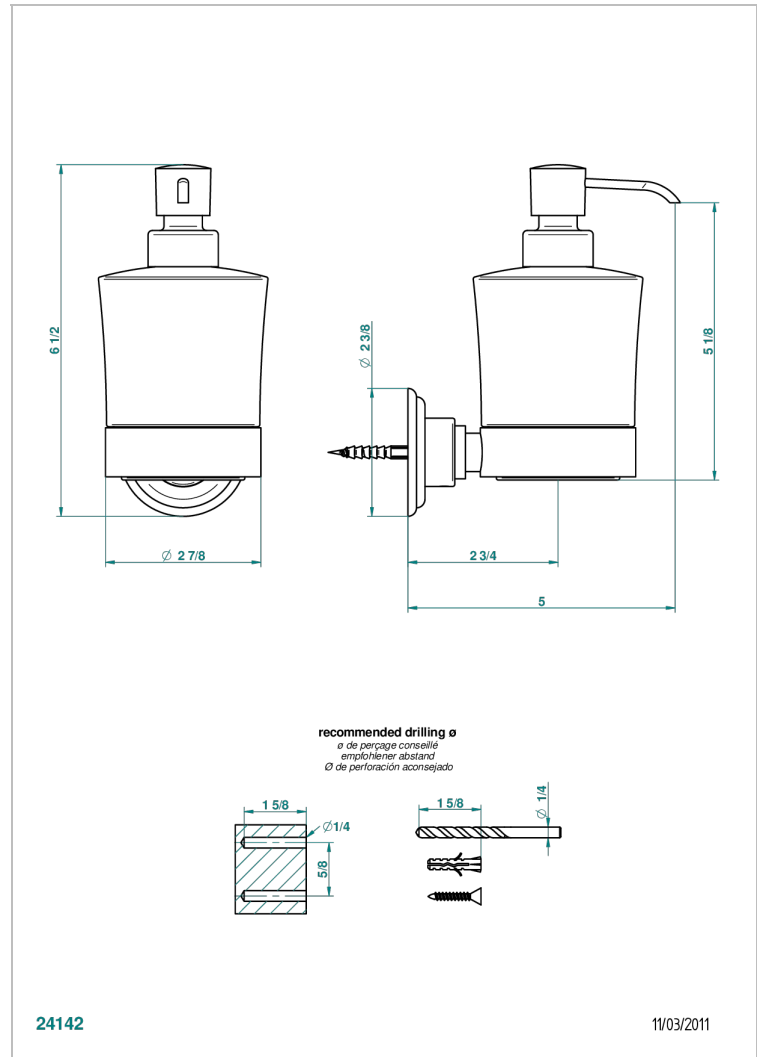

SUN DRAGON

U5D-613

Liquid soap dispenser

THG[®]
PARIS

CHARACTERISTIC

- Sun Dragon
- Liquid soap dispenser

AVAILABLE FINITIONS

Black nickel - D24
Blush PVD - H62
Brass color PVD - H49
Brown bronze color PVD - F33
Chrome polished - A02
Chrome polished / gold polished - G02