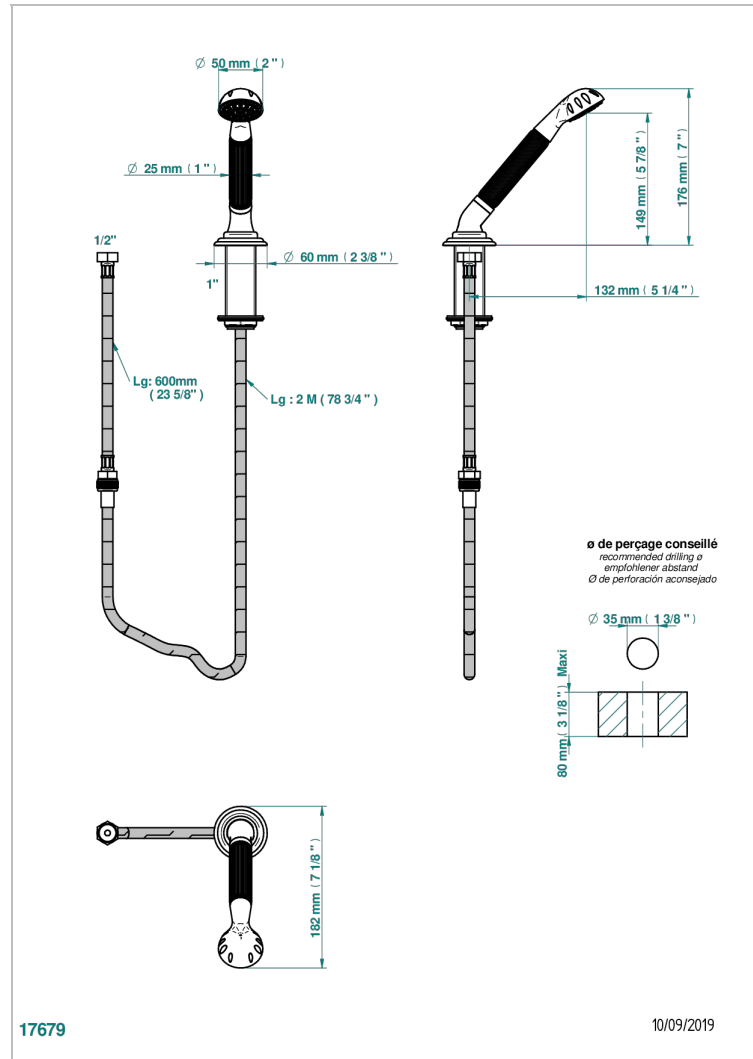

SUN DRAGON

U5D-60A

Deck mounted hand shower, with hose

CHARACTERISTIC

- Sun Dragon
- Deck mounted hand shower, with hose

TECHNICAL SPECS

- Recommandé : 3 bars (max. 5 bars) - Advised : 43,5 psi (max. 72 psi)
- 9,5 l/min à 3 bars (2.5 gpm at 43.5 psi)

AVAILABLE FINITIONS

Black nickel - D24
Blush PVD - H62
Brass color PVD - H49
Brown bronze color PVD - F33
Chrome polished - A02
Chrome polished / gold polished - G02

Copper antique matt, coated - H07
Gold color PVD - H52
Gold mat - F07
Gold polished - F01
Gold satiney - F03
Graphite PVD - H64