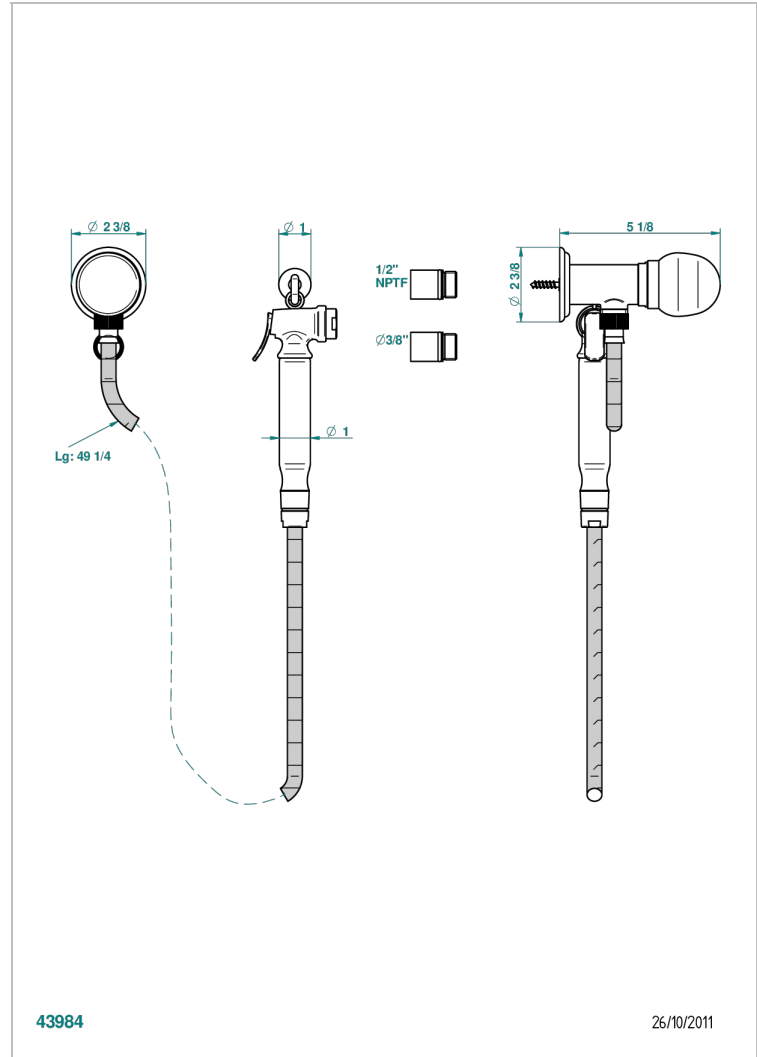

SUN DRAGON

U5D-5840/8US

Handheld spray bidet with hose, elbow and hook

CHARACTERISTIC

- Sun Dragon
- Handheld spray bidet with hose, elbow and hook

TECHNICAL SPECS

- Recommandé : 3 bars (max. 5 bars) - Advised : 43,5 psi (max. 72 psi)
- 9,5 l/min à 3 bars (2.5 gpm at 43.5 psi)

AVAILABLE FINITIONS

- Chrome polished - A02
- Chrome polished / gold polished - G02
- Gold polished - F01
- Nickel polished - B01