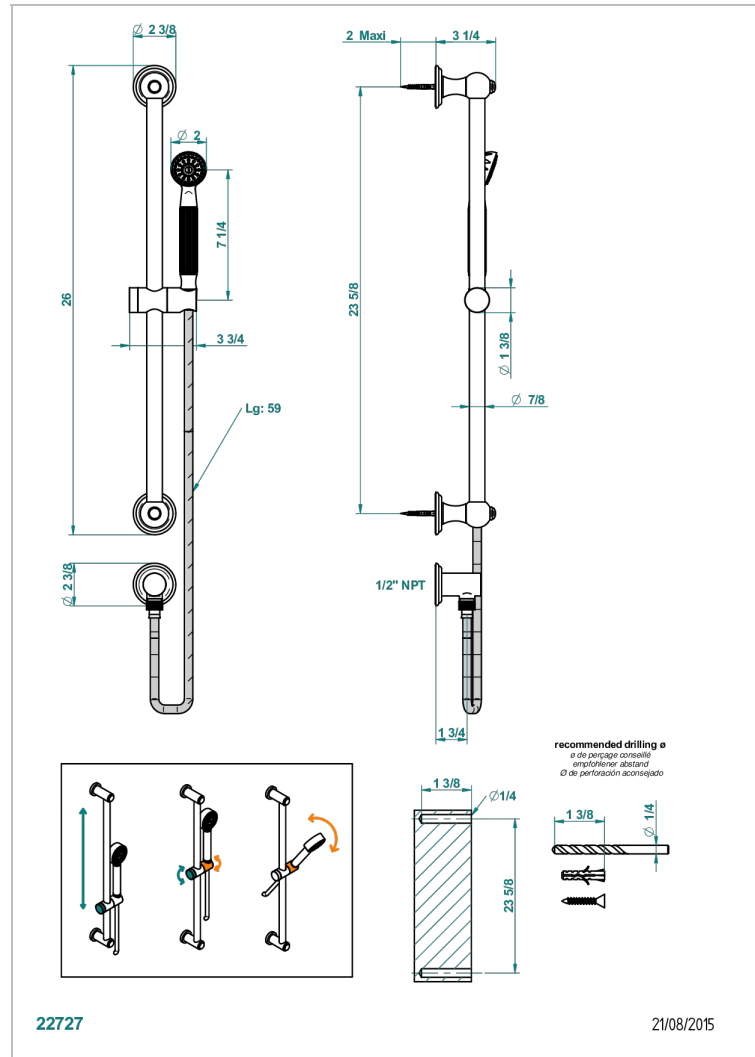

# SUN DRAGON

U5D-58/US

Slide bar with handsower and elbow

## CHARACTERISTIC

- Sun Dragon
- Slide bar with handsower and elbow

## TECHNICAL SPECS

- Recommandé : 3 bars (max. 5 bars) - Advised : 43,5 psi (max. 72 psi)
- 9,5 l/min à 3 bars (2.5 gpm at 43.5 psi)