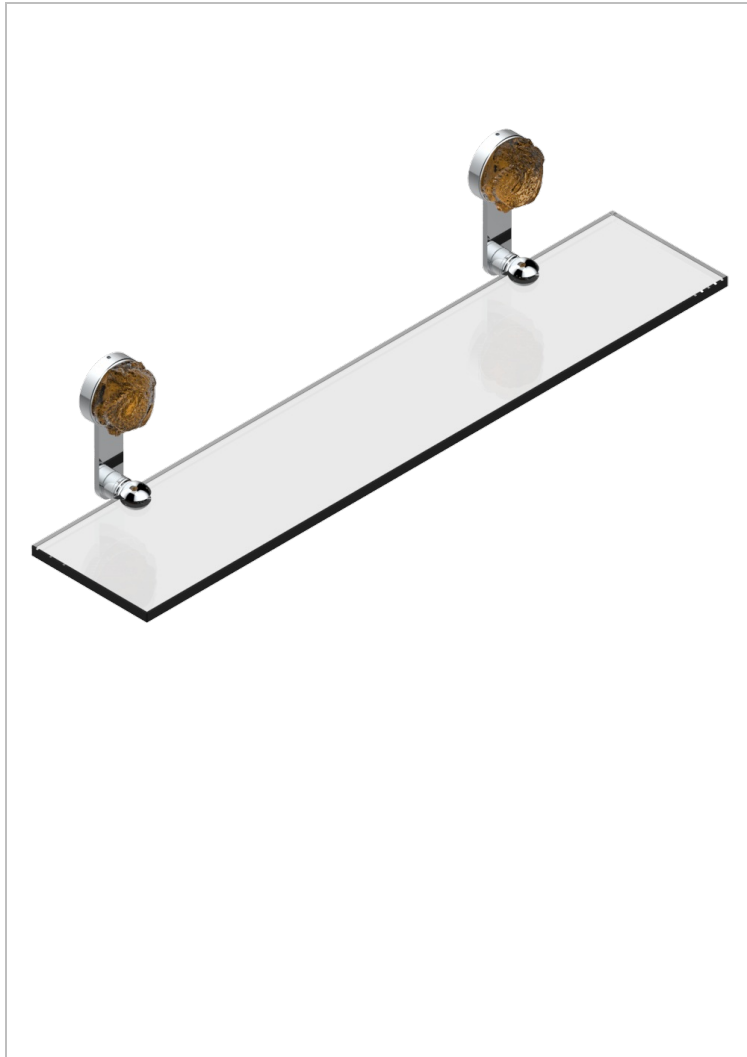

# SUN DRAGON

U5D-564

Glass shelf with brackets

## CHARACTERISTIC

- Sun Dragon
- Glass shelf with brackets