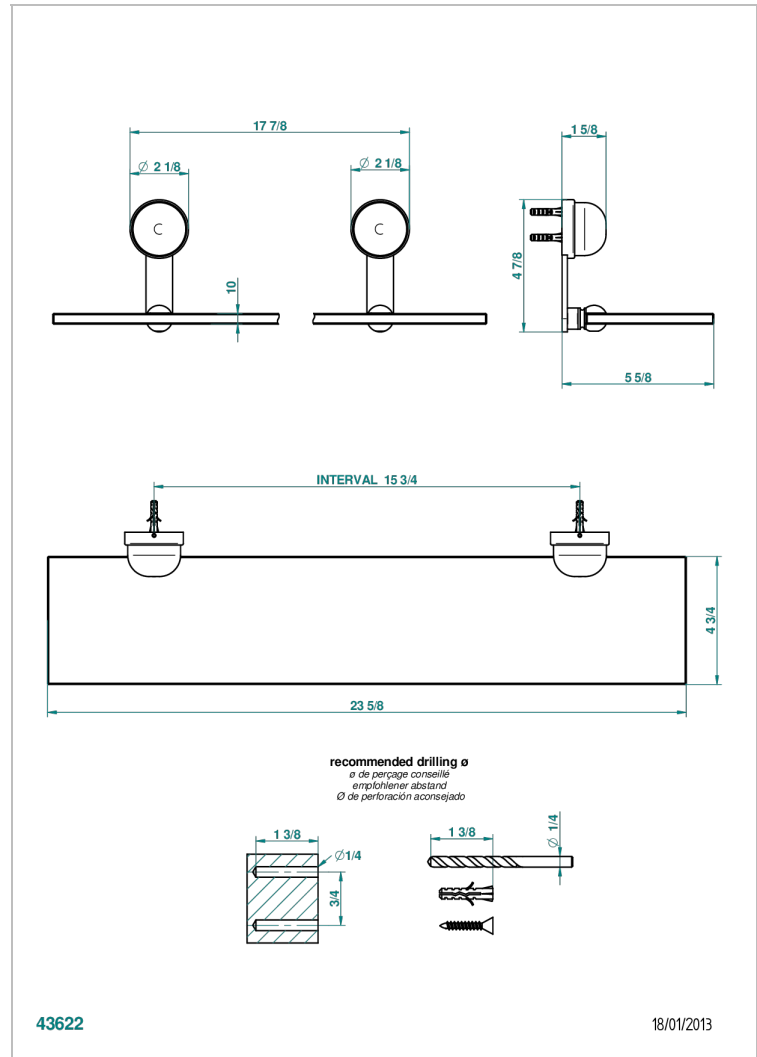

# SUN DRAGON

U5D-564

Glass shelf with brackets

## CHARACTERISTIC

- Sun Dragon
- Glass shelf with brackets