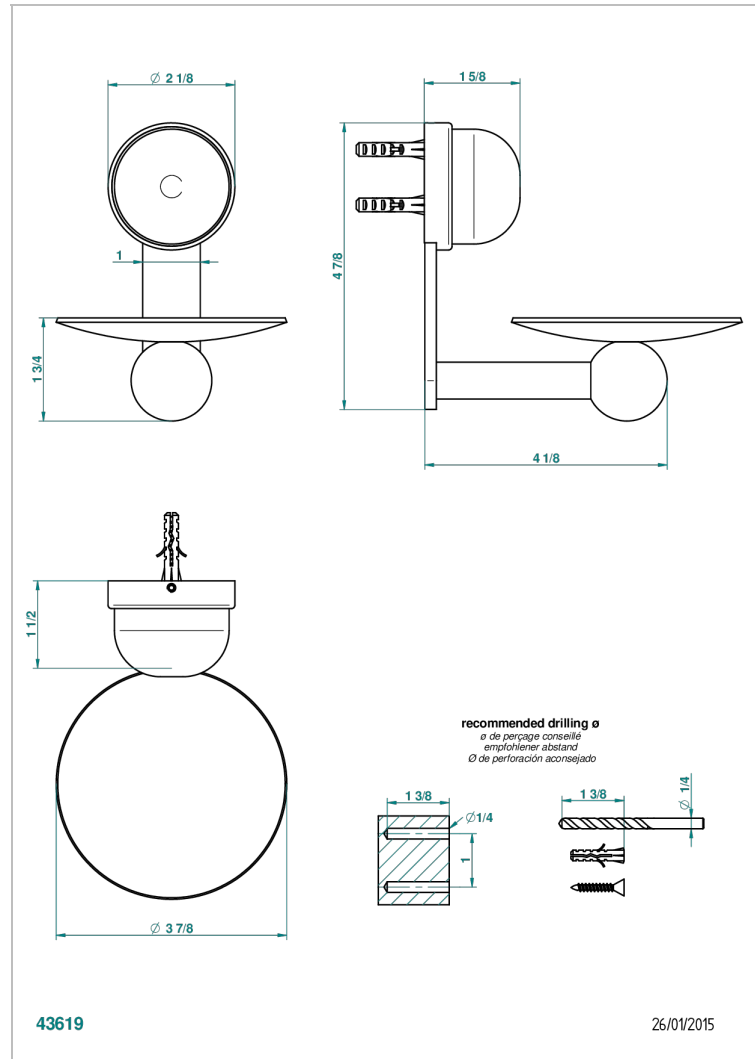

# SUN DRAGON

U5D-546

Soap dish, wall mounted, 4" diameter

THG<sup>®</sup>  
PARIS

## CHARACTERISTIC

- Sun Dragon
- Soap dish, wall mounted, 4" diameter