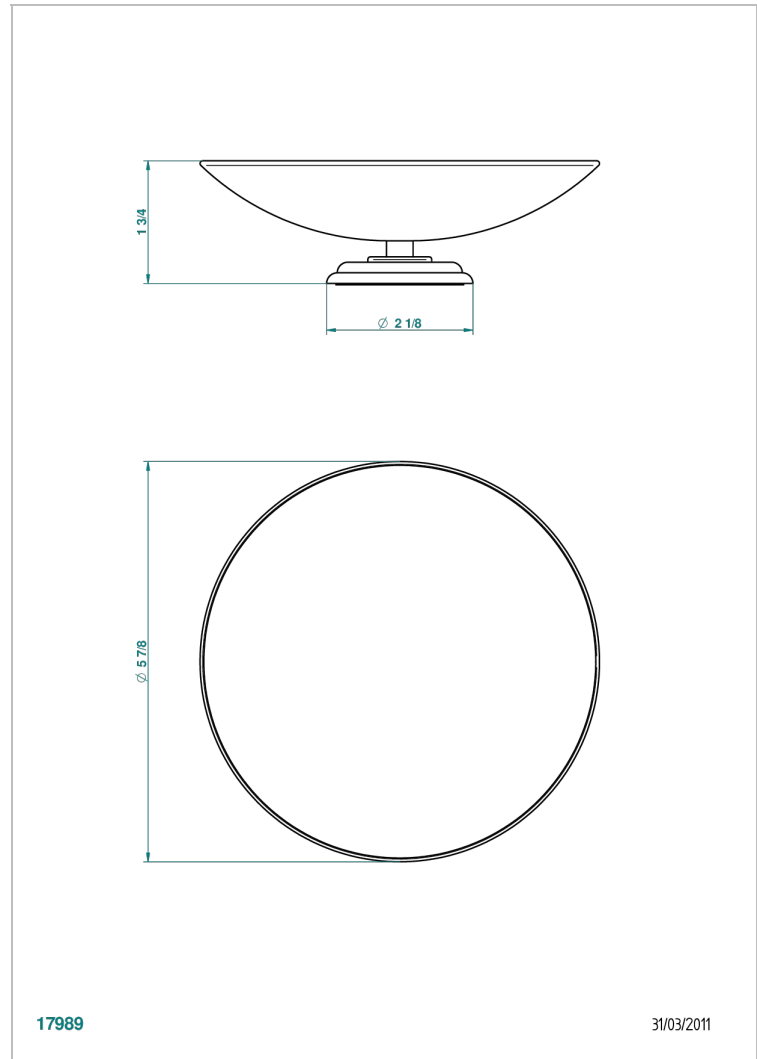

SUN DRAGON

U5D-544GM

Soap dish, freestanding , 6" diameter

THG[®]
PARIS

CHARACTERISTIC

- Sun Dragon
- Soap dish, freestanding , 6" diameter

AVAILABLE FINITIONS

Black nickel - D24