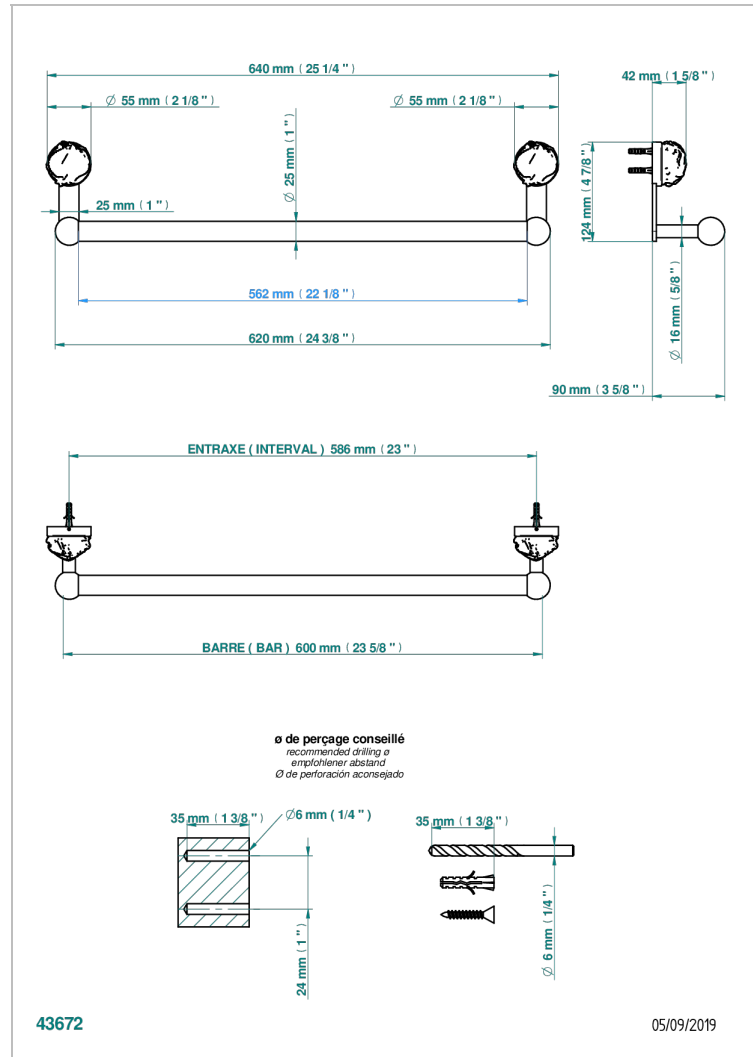

SUN DRAGON

U5D-526/60

Towel bar, 24" long

CHARACTERISTIC

- Sun Dragon
- Towel bar, 24" long

AVAILABLE FINITIONS

Black nickel - D24
Blush PVD - H62
Brass color PVD - H49
Brown bronze color PVD - F33
Chrome polished - A02
Chrome polished / gold polished - G02