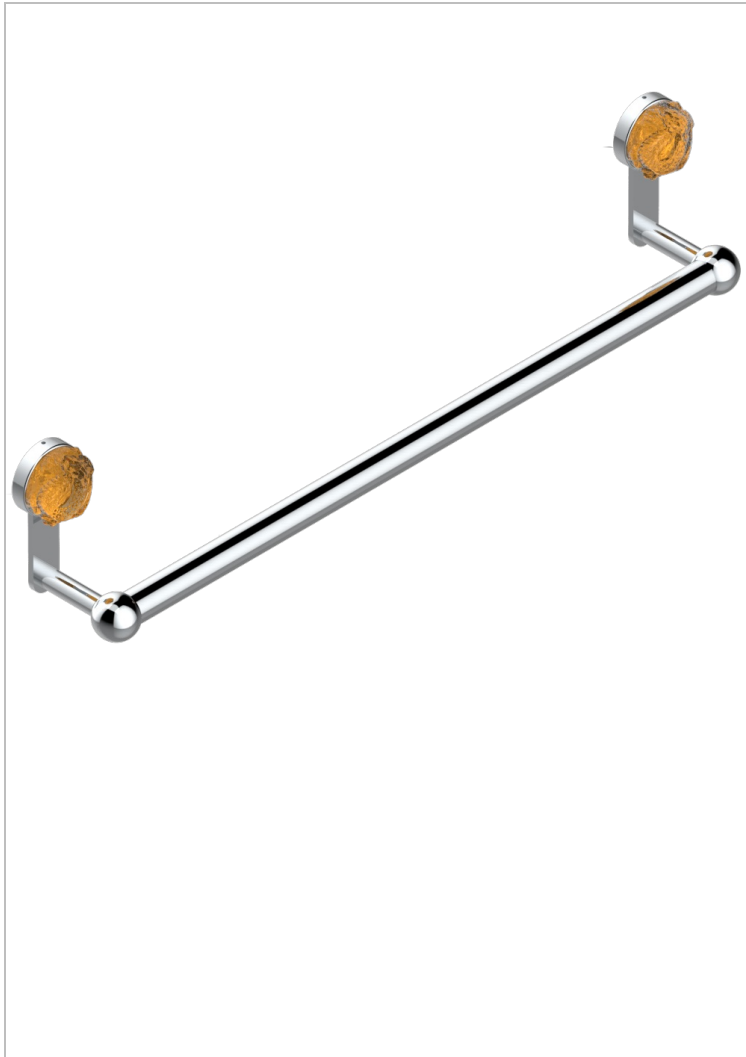

SUN DRAGON

U5D-526/60

Towel bar, 24" long

CHARACTERISTIC

- Sun Dragon
- Towel bar, 24" long

AVAILABLE FINITIONS

Black nickel - D24
Blush PVD - H62
Brass color PVD - H49
Brown bronze color PVD - F33
Chrome polished - A02
Chrome polished / gold polished - G02

Copper antique matt, coated - H07
Gold color PVD - H52
Gold mat - F07
Gold polished - F01
Gold satiney - F03
Graphite PVD - H64

Light coated bronze - D01
Matt Umber PVD - H67
Matt blush PVD - H60
Matt brass color PVD - H50
Matt brown bronze color PVD - F34
Matt chrome (American satin) - C02

Matt gold color PVD - H53
Matt graphite PVD - H65
Matt nickel (American satin) - C01
Matt nickel color PVD - H56
Nickel antique / Sovereign - H28
Nickel color PVD - H55

Nickel polished - B01
Rose Gold - F27
Satin chrome - C03
Silver polished, antique - H03
Silver rhodium - F18
Soft gold - F30