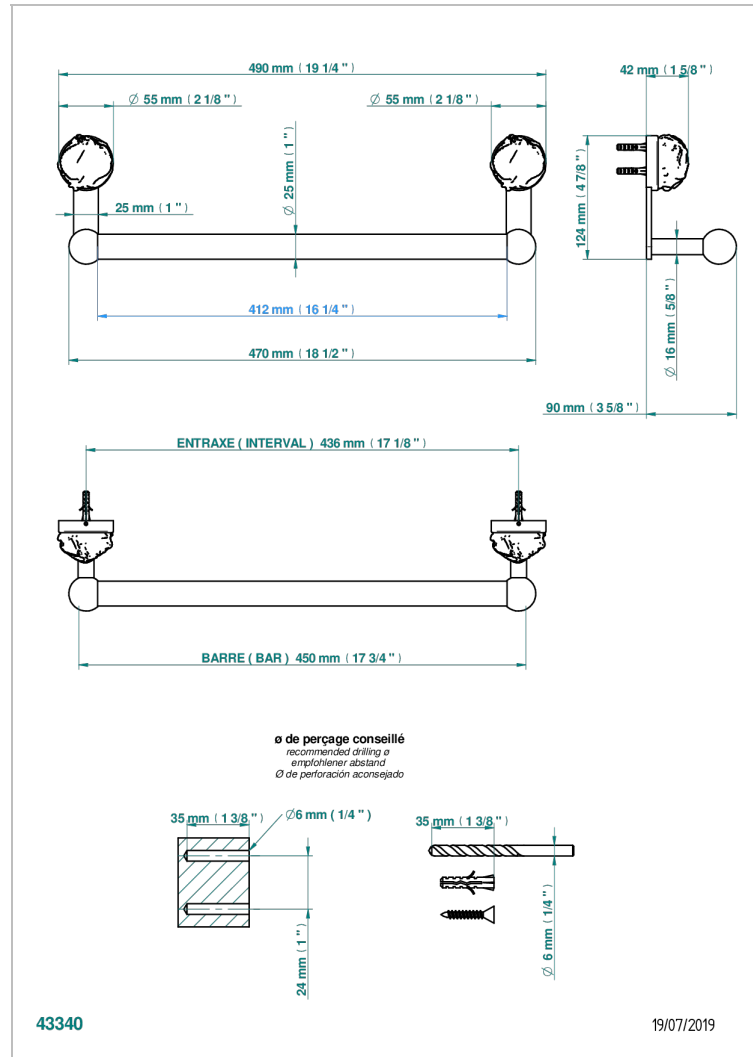

SUN DRAGON

U5D-526/45

Towel bar, 18" long

CHARACTERISTIC

- Sun Dragon
- Towel bar, 18" long

AVAILABLE FINITIONS

Black nickel - D24
Blush PVD - H62
Brass color PVD - H49
Brown bronze color PVD - F33
Chrome polished - A02
Chrome polished / gold polished - G02