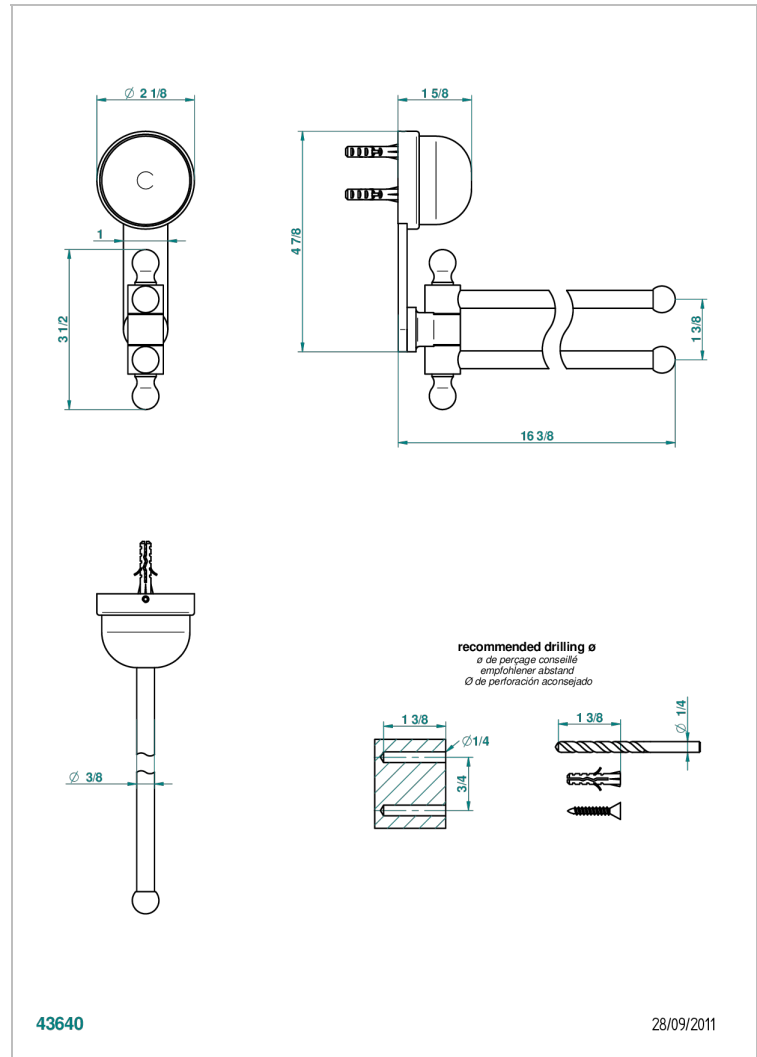

SUN DRAGON

U5D-522

Towel bar 15 3/4" long, double swivel

THG[®]
PARIS

CHARACTERISTIC

- Sun Dragon
- Towel bar 15 3/4" long, double swivel

AVAILABLE FINITIONS

Black nickel - D24