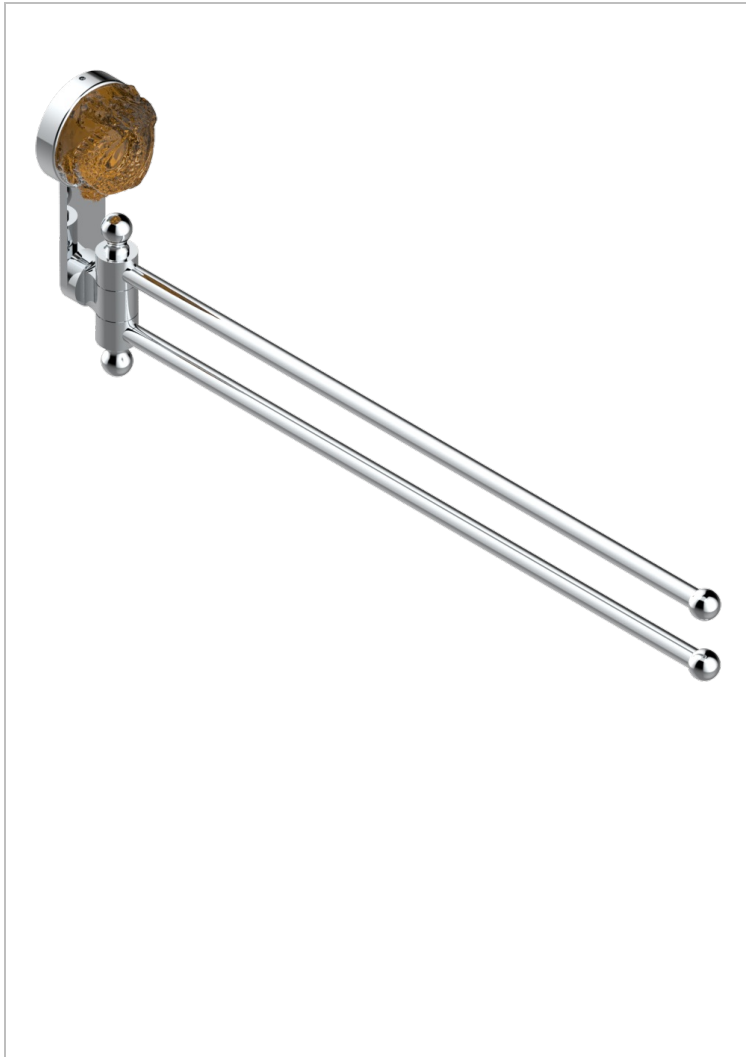

SUN DRAGON

U5D-522

Towel bar 15 3/4" long, double swivel

THG[®]
PARIS

CHARACTERISTIC

- Sun Dragon
- Towel bar 15 3/4" long, double swivel

AVAILABLE FINITIONS

Black nickel - D24

Blush PVD - H62

Brass color PVD - H49

Brown bronze color PVD - F33

Chrome polished - A02

Chrome polished / gold polished - G02

Copper antique matt, coated - H07

Gold color PVD - H52

Gold mat - F07