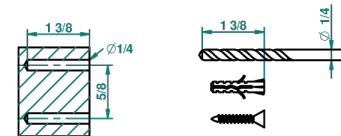

SUN DRAGON

U5D-52/US

Wall mounted handshower with separate fixed hook

25670

26/01/2011

CHARACTERISTIC

- Sun Dragon
- Wall mounted handshower with separate fixed hook

TECHNICAL SPECS

- Recommandé : 3 bars (max. 5 bars) - Advised : 43,5 psi (max. 72 psi)
- 9,5 l/min à 3 bars (2.5 gpm at 43.5 psi)

AVAILABLE FINITIONS

Black nickel - D24
Blush PVD - H62
Brass color PVD - H49
Brown bronze color PVD - F33
Chrome polished - A02
Chrome polished / gold polished - G02

Copper antique matt, coated - H07
Gold color PVD - H52
Gold mat - F07
Gold polished - F01
Gold satiney - F03
Graphite PVD - H64

Light coated bronze - D01
Matt Umber PVD - H67
Matt blush PVD - H60
Matt brass color PVD - H50
Matt brown bronze color PVD - F34
Matt chrome (American satin) - C02

Matt gold color PVD - H53
Matt graphite PVD - H65
Matt nickel (American satin) - C01
Matt nickel color PVD - H56
Nickel antique / Sovereign - H28
Nickel color PVD - H55

Nickel polished - B01
Rose Gold - F27
Satin chrome - C03
Silver polished, antique - H03
Silver rhodium - F18
Soft gold - F30