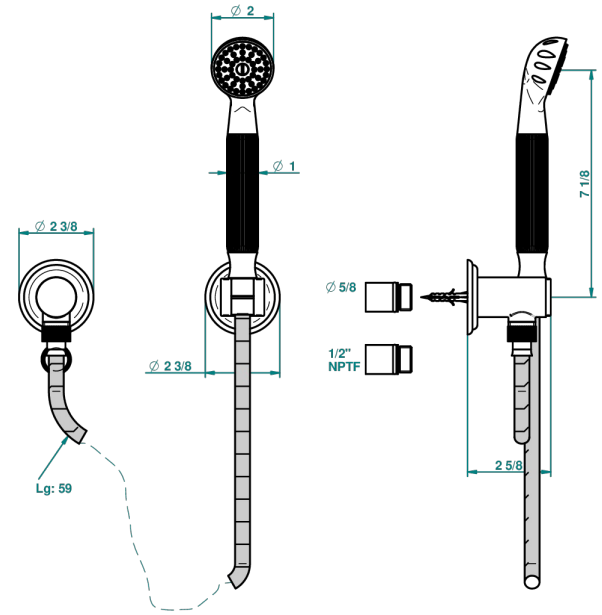

SUN DRAGON

U5D-52/US

Wall mounted handshower with separate fixed hook

25670

26/01/2011

CHARACTERISTIC

- Sun Dragon
- Wall mounted handshower with separate fixed hook

TECHNICAL SPECS

- Recommandé : 3 bars (max. 5 bars) - Advised : 43,5 psi (max. 72 psi)
- 9,5 l/min à 3 bars (2.5 gpm at 43.5 psi)

AVAILABLE FINITIONS

Black nickel - D24
Blush PVD - H62
Brass color PVD - H49
Brown bronze color PVD - F33
Chrome polished - A02
Chrome polished / gold polished - G02

Copper antique matt, coated - H07
Gold color PVD - H52
Gold mat - F07
Gold polished - F01
Gold satiney - F03
Graphite PVD - H64

Light coated bronze - D01
Matt Umber PVD - H67
Matt blush PVD - H60
Matt brass color PVD - H50
Matt brown bronze color PVD - F34
Matt chrome (American satin) - C02

Matt gold color PVD - H53
Matt graphite PVD - H65
Matt nickel (American satin) - C01
Matt nickel color PVD - H56
Nickel antique / Sovereign - H28
Nickel color PVD - H55

Nickel polished - B01
Rose Gold - F27
Satin chrome - C03
Silver polished, antique - H03
Silver rhodium - F18
Soft gold - F30