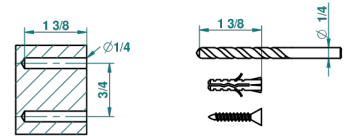

43265

28/09/2011

CHARACTERISTIC

- Sun Dragon
- Robe hook single small

AVAILABLE FINITIONS

Black nickel - D24
Blush PVD - H62
Brass color PVD - H49
Brown bronze color PVD - F33
Chrome polished - A02
Chrome polished / gold polished - G02

Copper antique matt, coated - H07
Gold color PVD - H52
Gold mat - F07
Gold polished - F01
Gold satiney - F03
Graphite PVD - H64

Light coated bronze - D01
Matt Umber PVD - H67
Matt blush PVD - H60
Matt brass color PVD - H50
Matt brown bronze color PVD - F34
Matt chrome (American satin) - C02

Matt gold color PVD - H53
Matt graphite PVD - H65
Matt nickel (American satin) - C01
Matt nickel color PVD - H56
Nickel antique / Sovereign - H28
Nickel color PVD - H55

Nickel polished - B01
Rose Gold - F27
Satin chrome - C03
Silver polished, antique - H03
Silver rhodium - F18
Soft gold - F30