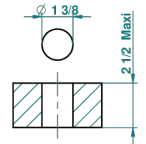

SUN DRAGON

U5D-504VGUS

2-function deck diverter with trim

43407

05/09/2013

CHARACTERISTIC

- Sun Dragon
- 2-function deck diverter with trim

AVAILABLE FINITIONS

Black nickel - D24

Blush PVD - H62

Brass color PVD - H49

Brown bronze color PVD - F33

Chrome polished - A02

Chrome polished / gold polished - G02

Copper antique matt, coated - H07

Gold color PVD - H52

Gold mat - F07

Gold polished - F01

Gold satiney - F03

Graphite PVD - H64

Light coated bronze - D01

Matt Umber PVD - H67

Matt blush PVD - H60

Matt brass color PVD - H50

Matt brown bronze color PVD - F34

Matt chrome (American satin) - C02

Matt gold color PVD - H53

Matt graphite PVD - H65

Matt nickel (American satin) - C01

Matt nickel color PVD - H56

Nickel antique / Sovereign - H28

Nickel color PVD - H55

Nickel polished - B01

Rose Gold - F27

Satin chrome - C03

Silver polished, antique - H03

Silver rhodium - F18

Soft gold - F30