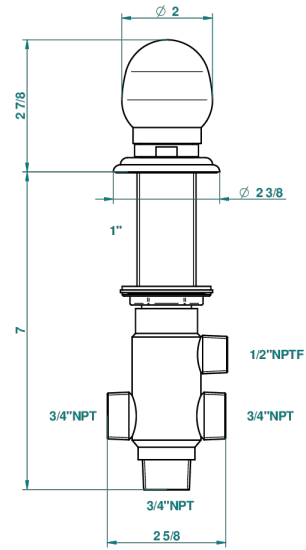

SUN DRAGON

U5D-504VGUS

2-function deck diverter with trim

43407

05/09/2013

CHARACTERISTIC

- Sun Dragon
- 2-function deck diverter with trim

AVAILABLE FINITIONS

Black nickel - D24

Blush PVD - H62

Brass color PVD - H49

Brown bronze color PVD - F33

Chrome polished - A02

Chrome polished / gold polished - G02

Copper antique matt, coated - H07

Gold color PVD - H52

Gold mat - F07

Gold polished - F01

Gold satiney - F03

Graphite PVD - H64

Light coated bronze - D01

Matt Umber PVD - H67

Matt blush PVD - H60

Matt brass color PVD - H50

Matt brown bronze color PVD - F34

Matt chrome (American satin) - C02

Matt gold color PVD - H53

Matt graphite PVD - H65

Matt nickel (American satin) - C01

Matt nickel color PVD - H56

Nickel antique / Sovereign - H28

Nickel color PVD - H55

Nickel polished - B01

Rose Gold - F27

Satin chrome - C03

Silver polished, antique - H03

Silver rhodium - F18

Soft gold - F30