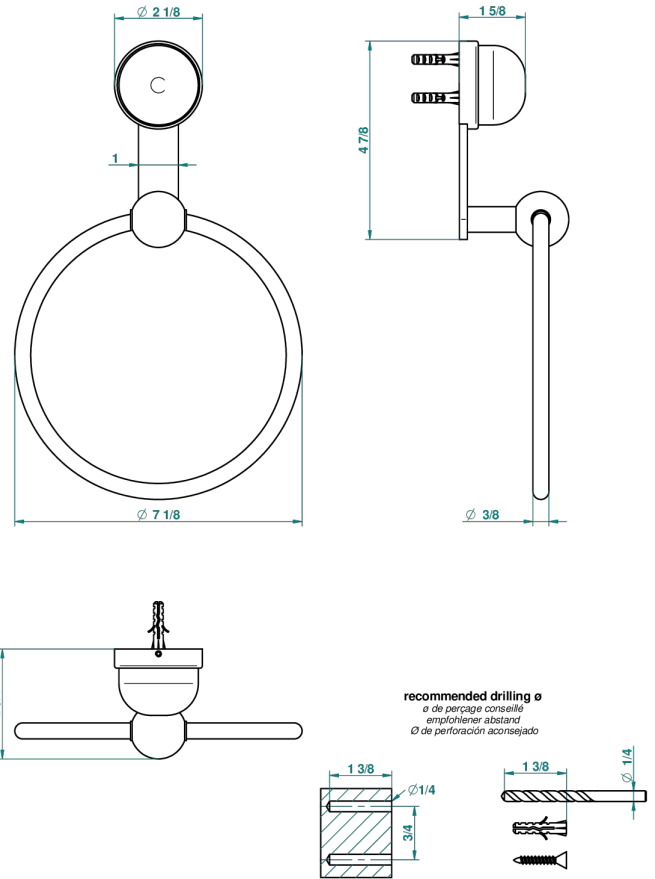

SUN DRAGON

U5D-504N

Towel ring

THG[®]
PARIS

43652

29/09/2011

CHARACTERISTIC

- Sun Dragon
- Towel ring